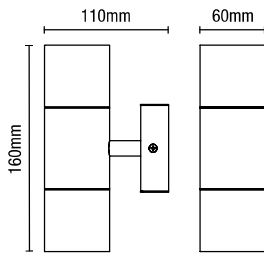

IP44

- IP44 rated
- Constructed from [201] stainless steel and clear glass
- Comes in 6 different finishes
- PIR & Photocell versions available

LETO

Up/Down Wall Light

Code	Finish	Description	Lamp	Dimensions
ZN-20941-SST	Stainless Steel	Leto Up/Down Wall Light	2 x 7W max LED GU10	H:160mm W:60mm Proj:110mm
ZN-20941-POLSST	Polished Stainless			
ZN-20941-BLK	Black			
ZN-20941-WHT	White			
ZN-20941-ANTH	Anthracite			
ZN-20941-COP	Copper			