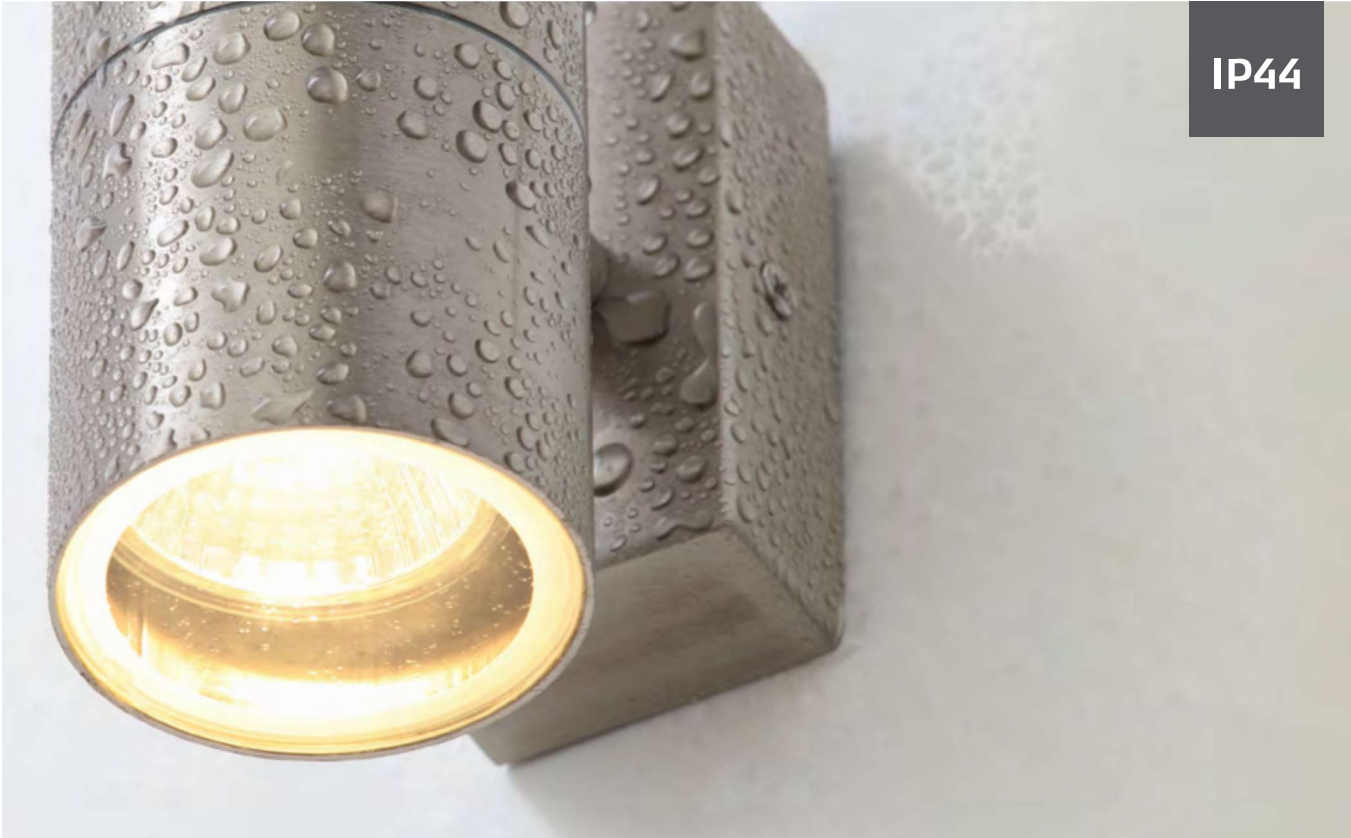

IP44

- IP44 rated
- Constructed from [201] stainless steel and clear glass
- Comes in 6 different finishes
- PIR & Photocell versions available

LETO

Up/Down Wall Light

Code	Finish	Description	Lamp	Dimensions
ZN-20941-SST	Stainless Steel	Leto Up/Down Wall Light	2 x 7W max LED GU10	H:160mm W:60mm Proj:110mm
ZN-20941-POLSST	Polished Stainless			
ZN-20941-BLK	Black			
ZN-20941-WHT	White			
ZN-20941-ANTH	Anthracite			
ZN-20941-COP	Copper			