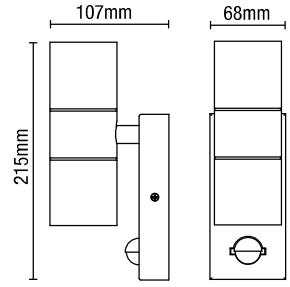

IP44

- IP44 rated
- Constructed from [201] stainless steel and clear glass
- Adjustable lux, sensitivity and timer
- Up to 8m detection distance
- Comes in 4 different finishes

LETO

Up/Down Wall Light with PIR

Code	Finish	Description	Lamp	Dimensions
ZN-29179-SST	Stainless Steel	Leto Up/Down Wall Light with PIR	2 x 7W max LED GU10	H:215mm W:68mm Proj:107mm
ZN-29179-BLK	Black			
ZN-29179-ANTH	Anthracite			
ZN-29179-COP	Copper			

IP44

- IP44 rated
- Constructed from [201] stainless steel and clear glass
- Photocell sensor
- Available in 2 finishes

LETO

Up/Down Wall Light with Photocell Sensor

Code	Finish	Description	Lamp	Dimensions
ZN-34022-SST	Stainless Steel	Leto Up/Down Wall Light with Photocell	2 x 7W max LED GU10	H:160mm W:70mm Proj:122mm
ZN-34022-BLK	Black			