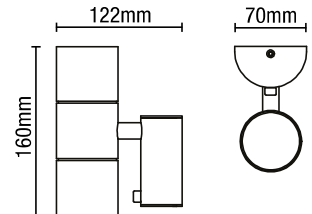

IP44

- IP44 rated
- Constructed from [201] stainless steel and clear glass
- Adjustable lux, sensitivity and timer
- Up to 8m detection distance
- Comes in 4 different finishes

LETO

Up/Down Wall Light with PIR

Code	Finish	Description	Lamp	Dimensions
ZN-29179-SST	Stainless Steel	Leto Up/Down Wall Light with PIR	2 x 7W max LED GU10	H:215mm W:68mm Proj:107mm
ZN-29179-BLK	Black			
ZN-29179-ANTH	Anthracite			
ZN-29179-COP	Copper			

IP44

- IP44 rated
- Constructed from [201] stainless steel and clear glass
- Photocell sensor
- Available in 2 finishes

LETO

Up/Down Wall Light with Photocell Sensor

Code	Finish	Description	Lamp	Dimensions
ZN-34022-SST	Stainless Steel	Leto Up/Down Wall Light with Photocell	2 x 7W max LED GU10	H:160mm W:70mm Proj:122mm
ZN-34022-BLK	Black			