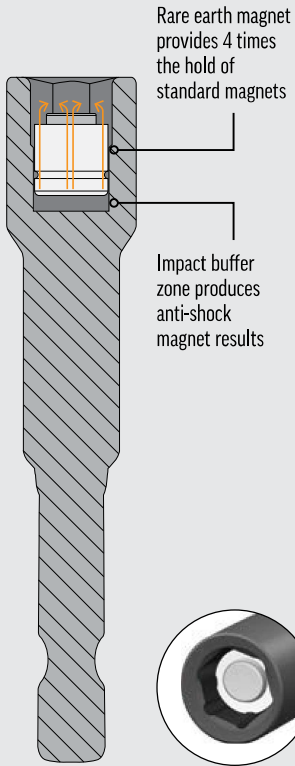

ANTI-SHOCK MAGNET SYSTEM

Nutsetter ISO 2936
Anti-shock Magnet

1/4" POWER	WRAP	HANDI PK	CARD	HANG TAG	
Point Size	OAL mm	CODE 5 PCE	CODE 1 PCE	CODE 1 PCE	
10.0mm	65	NS1065SM		CNS1065SM	
1/4"	45	NS1445SM	NS1445SMH	CNS1445SM	
	65	NS1465SM	NS1465SMH	CNS1465SM	
	150	NS14150SM		CNS14150SM	
	300			CNS14300SM	NS14300SM
	450				NS14450SM
	600				NS14600SM
5/16"	45	NS51645SM	NS51645SMH	CNS51645SM	
	65	NS51665SM	NS51665SMH	CNS51665SM	
	100	NS516100SM			
	150	NS516150SM			
	300			CNS516300SM	NS516300SM
	450				NS516450SM
3/8"	600				NS516600SM
	45	NS3845SM	NS3845SMH	CNS3845SM	
	65	NS3865SM	NS3865SMH	CNS3865SM	
	150	NS38150SM		CNS38150SM	
	300			CNS38300SM	NS38300SM
	450				NS38450SM
600				NS38600SM	

HANG TAG
 Perfect for retail display

WRAP
 Perfect for bulk storage

CARD
 Suitable for retail
 Hangable card

HANDI PACK
 Supplied in hangable plastic pack

Click or Scan & See | ▶

Driver Bit Sets | **PG 301**

Click or Scan | **Pack Sizes**

6 PCE Cleanable Nutsetter Set

CONTAINS:
 3 x Nutsetter sockets: 1/4", 5/16" & 3/8"
 3 x Lengths: 65, 100 & 150mm

Code: NSSMC-SET6

Cleanable Nutsetter

2 PIECE

1/4" POWER		WRAP	CARD
Point Size	OAL mm	CODE 5 PCE	CODE 1 PCE
1/4"	65	NS1465SMC	CNS1465SMC
5/16"	65	NS51665SMC	CNS51665SMC
3/8"	65	NS3865SMC	CNS3865SMC

50x LIFE

REMOVABLE SOCKET = easy to remove swarf