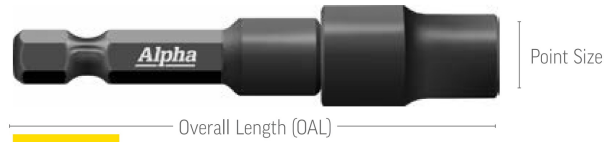

Click or Scan | **Pack Sizes**

6 PCE Cleanable Nutsetter Set

CONTAINS:
 3 x Nutsetter sockets: 1/4", 5/16" & 3/8"
 3 x Lengths: 65, 100 & 150mm

Code: NSSMC-SET6

Cleanable Nutsetter

2 PIECE

1/4" POWER		WRAP	CARD
Point Size	OAL mm	CODE 5 PCE	CODE 1 PCE
1/4"	65	NS1465SMC	CNS1465SMC
5/16"	65	NS51665SMC	CNS51665SMC
3/8"	65	NS3865SMC	CNS3865SMC

Cleanable Sockets

	WRAP	CARD
Point Size	CODE 5 PCE	CODE 1 PCE
1/4"	S1465SMC	CS1465SMC
5/16"	S51665SMC	CS51665SMC
3/8"	S3865SMC	CS3865SMC

CLEANABLE
 easy removal of swarf

REMOVE SOCKET TO CLEAN

INTERCHANGEABLE
 for more tooling
 combinations