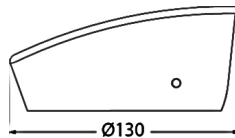

MAMETE SQUARE

CONTEMPORARY COLLECTIONS

1A3.000.AX.Z1L

Mamete Sq 1.7W G9 LED 4K Wall Light
Black

8031874234958

Product Details

Colour (Body/Diffuser)	Black / Clear
Material (Body/Diffuser)	Resin / Resin
Lamp Type	1.7W G9 LED
Colour Temperature	4000K
Lamp Quantity	1
Voltage	100-240V - 50/60Hz
Insulation Class	Class II
IP Rating	IP67
Weight	0.23 kg
Warranty	1 year on electrical components
Country of Origin	Made in Italy
Commodity Code	9405194090

MAMETE SQUARE

CONTEMPORARY COLLECTIONS

Lamp Details

1.7W G9

Luminous Flux (Total)	3000K	150LM
	4000K	150LM
CRI	>80	
Beam Angle	110°	
Switching Cycle	>40000	
Warm Up Time	≤0.5"	
Lifetime	15000h	
Warranty	2 years	