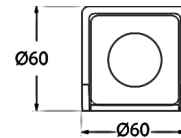

MAMETE SQUARE

CONTEMPORARY COLLECTIONS

1A3.000.AX.Z1L

Mamete Sq 1.7W G9 LED 4K Wall Light
Black

8031874234958

Product Details

Colour (Body/Diffuser)	Black / Clear
Material (Body/Diffuser)	Resin / Resin
Lamp Type	1.7W G9 LED
Colour Temperature	4000K
Lamp Quantity	1
Voltage	100-240V - 50/60Hz
Insulation Class	Class II
IP Rating	IP67
Weight	0.23 kg
Warranty	1 year on electrical components
Country of Origin	Made in Italy
Commodity Code	9405194090

MAMETE SQUARE

CONTEMPORARY COLLECTIONS

Lamp Details

1.7W G9

Luminous Flux (Total)	3000K	150LM
	4000K	150LM
CRI	>80	
Beam Angle	110°	
Switching Cycle	>40000	
Warm Up Time	≤0.5"	
Lifetime	15000h	
Warranty	2 years	