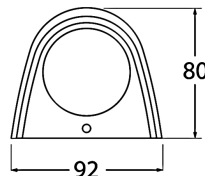

MARTA 90

CONTEMPORARY COLLECTIONS

1A4.000.AX.U1K

Marta 90 3.5W CCT LED 1L Wall Light, Black

8031874226038

Product Details

Colour (Body/Diffuser)	Black / Clear
Material (Body/Diffuser)	Resin / Resin
Lamp Type	3.5W GU10 LED
Colour Temperature	CCT SET
Lamp Quantity	1
Voltage	100-240V - 50/60Hz
Class	Class II
IP Rating	IP55
Weight	0.47 kg
Warranty	1 year on electrical components
Country of Origin	Made in Italy by Fumagalli S.r.L
Commodity Code	9405194090

MARTA 90

CONTEMPORARY COLLECTIONS

Lamp Details

3.5W GU10

Luminous Flux (Total)	2700K	329LM
	4000K	366LM
Luminous Flux (Use 90°)		260LM
CRI		>80
Beam Angle		42°
Switching Cycle		>25000
Warm Up Time		≤0.5"
Lifetime		25000h
Warranty		2 years