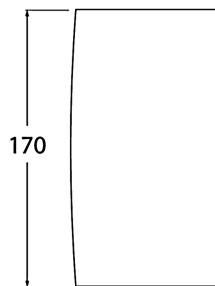

MARTA 90

CONTEMPORARY COLLECTIONS

1A4.000.AX.U1K

Marta 90 3.5W CCT LED 1L Wall Light, Black

8031874226038

Product Details

Colour (Body/Diffuser)	Black / Clear
Material (Body/Diffuser)	Resin / Resin
Lamp Type	3.5W GU10 LED
Colour Temperature	CCT SET
Lamp Quantity	1
Voltage	100-240V - 50/60Hz
Class	Class II
IP Rating	IP55
Weight	0.47 kg
Warranty	1 year on electrical components
Country of Origin	Made in Italy by Fumagalli S.r.L
Commodity Code	9405194090

MARTA 90

CONTEMPORARY COLLECTIONS

Lamp Details

3.5W GU10

Luminous Flux (Total)	2700K	329LM
	4000K	366LM
Luminous Flux (Use 90°)		260LM
CRI		>80
Beam Angle		42°
Switching Cycle		>25000
Warm Up Time		≤0.5"
Lifetime		25000h
Warranty		2 years