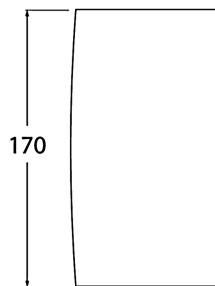

MARTA 90

CONTEMPORARY COLLECTIONS

1A4.000.WX.U1K

Marta 90 3.5W CCT LED 1L Wall Light, White

8031874226045

Product Details

Colour (Body/Diffuser)	White / Clear
Material (Body/Diffuser)	Resin / Resin
Lamp Type	3.5W GU10 LED
Colour Temperature	CCT SET
Lamp Quantity	1
Voltage	100-240V - 50/60Hz
Class	Class II
IP Rating	IP55
Weight	0.47 kg
Warranty	1 year on electrical components
Country of Origin	Made in Italy by Fumagalli S.r.L
Commodity Code	9405194090

MARTA 90

CONTEMPORARY COLLECTIONS

Lamp Details

3.5W GU10

Luminous Flux (Total)	2700K	329LM
	4000K	366LM
Luminous Flux (Use 90°)		260LM
CRI		>80
Beam Angle		42°
Switching Cycle		>25000
Warm Up Time		≤0.5"
Lifetime		25000h
Warranty		2 years