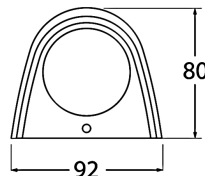

MARTA 90

CONTEMPORARY COLLECTIONS

1A4.000.WX.U1K

Marta 90 3.5W CCT LED 1L Wall Light, White

8031874226045

Product Details

Colour (Body/Diffuser)	White / Clear
Material (Body/Diffuser)	Resin / Resin
Lamp Type	3.5W GU10 LED
Colour Temperature	CCT SET
Lamp Quantity	1
Voltage	100-240V - 50/60Hz
Class	Class II
IP Rating	IP55
Weight	0.47 kg
Warranty	1 year on electrical components
Country of Origin	Made in Italy by Fumagalli S.r.L
Commodity Code	9405194090

MARTA 90

CONTEMPORARY COLLECTIONS

Lamp Details

3.5W GU10

Luminous Flux (Total)	2700K	329LM
	4000K	366LM
Luminous Flux (Use 90°)		260LM
CRI		>80
Beam Angle		42°
Switching Cycle		>25000
Warm Up Time		≤0.5"
Lifetime		25000h
Warranty		2 years