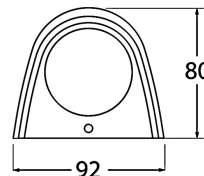

MARTA 90 UP DOWN

CONTEMPORARY COLLECTIONS

2A4.000.AX.U2K

Marta 90 2x3.5W CCT LED Up & Down Wall Light, Black

8031874226052

Product Details

Colour (Body/Diffuser)	Black / Clear
Material (Body/Diffuser)	Resin / Resin
Lamp Type	3.5W GU10 LED
Colour Temperature	CCT SET
Lamp Quantity	2
Voltage	100-240V - 50/60Hz
Class	Class II
IP Rating	IP55
Weight	0.57 kg
Warranty	1 year on electrical components
Country of Origin	Made in Italy by Fumagalli S.r.L
Commodity Code	9405194090

MARTA 90 UP DOWN

CONTEMPORARY COLLECTIONS

Lamp Details

3.5W GU10

Luminous Flux (Total)	2700K	329LM
	4000K	366LM
Luminous Flux (Use 90°)		260LM
CRI		>80
Beam Angle		42°
Switching Cycle		>25000
Warm Up Time		≤0.5"
Lifetime		25000h
Warranty		2 years