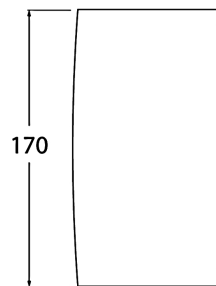

MARTA 90 UP DOWN

CONTEMPORARY COLLECTIONS

2A4.000.AX.U2K

Marta 90 2x3.5W CCT LED Up & Down Wall Light, Black

8031874226052

Product Details

Colour (Body/Diffuser)	Black / Clear
Material (Body/Diffuser)	Resin / Resin
Lamp Type	3.5W GU10 LED
Colour Temperature	CCT SET
Lamp Quantity	2
Voltage	100-240V - 50/60Hz
Class	Class II
IP Rating	IP55
Weight	0.57 kg
Warranty	1 year on electrical components
Country of Origin	Made in Italy by Fumagalli S.r.L
Commodity Code	9405194090

MARTA 90 UP DOWN

CONTEMPORARY COLLECTIONS

Lamp Details

3.5W GU10

Luminous Flux (Total)	2700K	329LM
	4000K	366LM
Luminous Flux (Use 90°)		260LM
CRI		>80
Beam Angle		42°
Switching Cycle		>25000
Warm Up Time		≤0.5"
Lifetime		25000h
Warranty		2 years