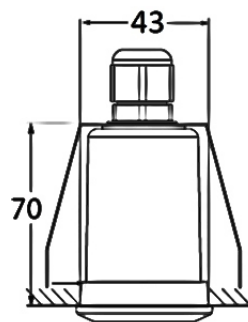

# TERESA 50

DECKING/SOFFIT LIGHT

2L0.000.LX.Z1L

Teresa 50 1.7W 4K G9 Decking/Soffit Lt Grey

8031874220821

## Product Details

Colour (Body/Diffuser)	Grey / Clear
Material (Body/Diffuser)	Resin / Resin
Lamp Type	1.7W G9 LED
Colour Temperature	4000K
Lamp Quantity	1
Voltage	100-240V - 50/60Hz
Class	Class II
IP Rating	IP67
Weight	0.09 kg
Warranty	1 year on electrical components
Country of Origin	Made in Italy by Fumagalli S.r.L
Commodity Code	9405194090