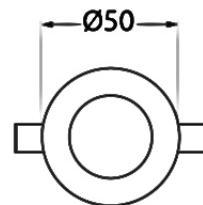

# TERESA 50

DECKING/SOFFIT LIGHT

2L0.000.LX.Z1L

Teresa 50 1.7W 4K G9 Decking/Soffit Lt Grey

8031874220821

## Product Details

Colour (Body/Diffuser)	Grey / Clear
Material (Body/Diffuser)	Resin / Resin
Lamp Type	1.7W G9 LED
Colour Temperature	4000K
Lamp Quantity	1
Voltage	100-240V - 50/60Hz
Class	Class II
IP Rating	IP67
Weight	0.09 kg
Warranty	1 year on electrical components
Country of Origin	Made in Italy by Fumagalli S.r.L
Commodity Code	9405194090

## Lamp Details

1.7W G9

Luminous Flux (Total)	3000K	150LM
	4000K	150LM
CRI	>80	
Beam Angle	110°	
Switching Cycle	>40000	
Warm Up Time	≤0.5"	
Lifetime	15000h	
Warranty	2 years	