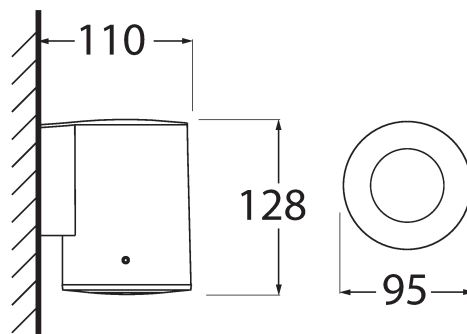

FRANCA 90

CONTEMPORARY COLLECTIONS

3A7.002.LX.U1K

Franca 90 3.5W CCT LED 1L Wall Light, Grey

8031874227578

Product Details

Colour (Body/Diffuser)	Grey / Clear
Material (Body/Diffuser)	Resin / Resin
Lamp Type	3.5W GU10 LED
Colour Temperature	CCT SET
Lamp Quantity	1
Voltage	100-240V - 50/60Hz
Class	Class II
IP Rating	IP55
Weight	0.46 kg
Warranty	1 year on electrical components
Country of Origin	Made in Italy by Fumagalli S.r.L
Commodity Code	9405194090

FRANCA 90

CONTEMPORARY COLLECTIONS

Lamp Details

3.5W GU10

Luminous Flux (Total)	2700K	329LM
	4000K	366LM
Luminous Flux (Use 90°)	260LM	
CRI	>80	
Beam Angle	42°	
Switching Cycle	>25000	
Warm Up Time	≤0.5"	
Lifetime	25000h	
Warranty	2 years	