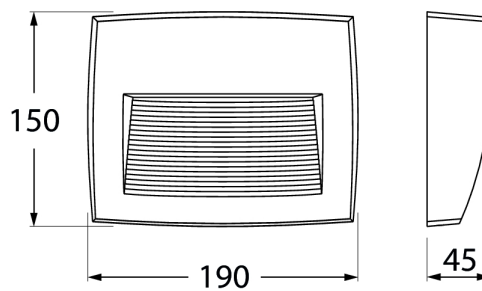

LORENZA 190

BRICKLIGHT

AS2.000.AX.K1K

Lorenza 190 7.5W CCT R7s LED, Black

8031874236273

Product Details

| | |
|--------------------------|----------------------------------|
| Colour (Body/Diffuser) | Black / Clear |
| Material (Body/Diffuser) | Resin / PMMA |
| Lamp Type | 7.5W R7s LED |
| Colour Temperature | CCT SET |
| Lamp Quantity | 1 |
| Voltage | 100-240V - 50/60Hz |
| Class | Class II |
| IP Rating | IP55 |
| Weight | 0.56 kg |
| Warranty | 1 year on electrical components |
| Country of Origin | Made in Italy by Fumagalli S.r.L |
| Commodity Code | 9405194090 |

LORENZA 190

BRICKLIGHT

Lamp Details

7.5W R7S

| | | |
|-----------------------|---------|-------|
| Luminous Flux (Total) | 2700K | 700LM |
| | 4000K | 810LM |
| | 6500K | 810LM |
| CRI | >80 | |
| Beam Angle | 360° | |
| Switching Cycle | 45000 | |
| Warm Up Time | ≤0.5" | |
| Lifetime | 25000h | |
| Warranty | 2 years | |