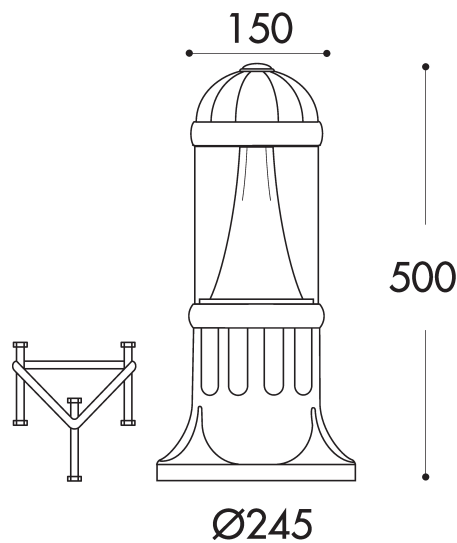

SAURO 500

CONTEMPORARY COLLECTIONS

D15.553.AX.D1KCRB

Sauro 500mm 10W CCT GX53 LED Bollard,
Black

8031874224065

Product Details

Colour (Body/Diffuser)	Black / Clear
Material (Body/Diffuser)	Resin / PMMA
Lamp Type	10W GX53 LED
Colour Temperature	CCT SET
Lamp Quantity	1
Voltage	100-240V - 50/60Hz
Class	Class II
IP Rating	IP55
Weight	2.90 kg
Warranty	1 year on electrical components
Country of Origin	Made in Italy by Fumagalli S.r.L
Commodity Code	9405194090

SAURO 500

CONTEMPORARY COLLECTIONS

Lamp Details

10W GX53

Luminous Flux (Total)	3000K	1285LM
	4000K	1350LM
	6500K	1410LM
Luminous Flux (Use 120°)		1050LM
CRI		>80
Beam Angle		112°
Switching Cycle		>30000
Warm Up Time		0s
Lifetime		25000h
Warranty		2 years