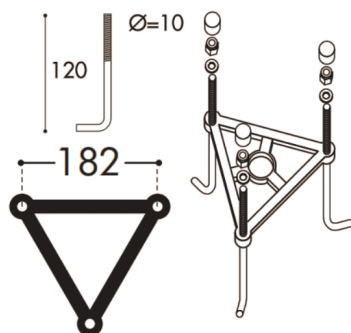

SAURO 500

CONTEMPORARY COLLECTIONS

D15.553.AX.D1KCRB

Sauro 500mm 10W CCT GX53 LED Bollard,
Black

8031874224065

Product Details

Colour (Body/Diffuser)	Black / Clear
Material (Body/Diffuser)	Resin / PMMA
Lamp Type	10W GX53 LED
Colour Temperature	CCT SET
Lamp Quantity	1
Voltage	100-240V - 50/60Hz
Class	Class II
IP Rating	IP55
Weight	2.90 kg
Warranty	1 year on electrical components
Country of Origin	Made in Italy by Fumagalli S.r.L
Commodity Code	9405194090

SAURO 500

CONTEMPORARY COLLECTIONS

Lamp Details

10W GX53

Luminous Flux (Total)	3000K	1285LM
	4000K	1350LM
	6500K	1410LM
Luminous Flux (Use 120°)		1050LM
CRI		>80
Beam Angle		112°
Switching Cycle		>30000
Warm Up Time		0s
Lifetime		25000h
Warranty		2 years

E

Ground Fixing Details

Cage B

Supplied with cage for fixing into concrete foundation.