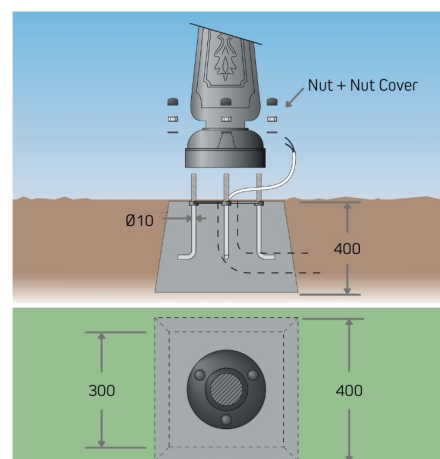

Ground Fixing Details

Cage B

Supplied with cage for fixing into concrete foundation.