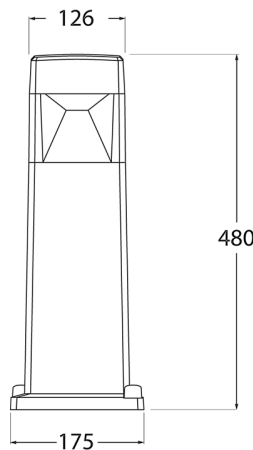

ELISA CUBE 500

CONTEMPORARY COLLECTIONS

DS2.563.LX.D1K

Elisa 500 10W CCT LED GX53 Bollard, Grey

8031874224386

Product Details

Colour (Body/Diffuser)	Grey / Clear
Material (Body/Diffuser)	Resin / PMMA
Lamp Type	10W GX53 LED
Colour Temperature	CCT SET
Lamp Quantity	1
Voltage	100-240V - 50/60Hz
Class	Class II
IP Rating	IP55
Weight	1.84 kg
Warranty	1 year on electrical components
Country of Origin	Made in Italy by Fumagalli S.r.L
Commodity Code	9405194090

ELISA CUBE 500

CONTEMPORARY COLLECTIONS

Lamp Details

10W GX53

Luminous Flux (Total)	3000K	1285LM
	4000K	1350LM
	6500K	1410LM
Luminous Flux (Use 120°)		1050LM
CRI		>80
Beam Angle		112°
Switching Cycle		>30000
Warm Up Time		0s
Lifetime		25000h
Warranty		2 years