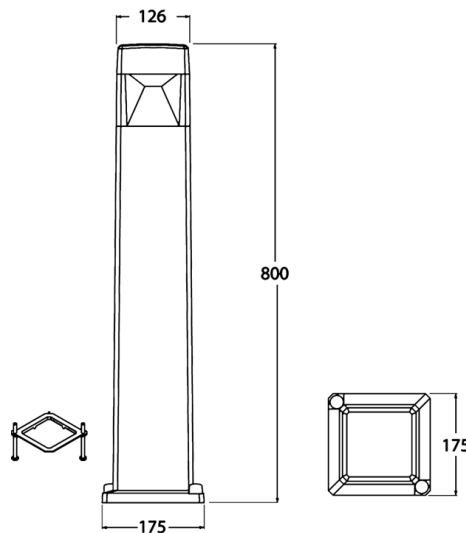

ELISA CUBE 800

CONTEMPORARY COLLECTIONS

DS2.564.AX.D1K

Elisa 800 10W CCT GX53 800mm Bollard,
Black

8031874224409

Product Details

Colour (Body/Diffuser)	Black / Clear
Material (Body/Diffuser)	Resin / PMMA
Lamp Type	10W GX53 LED
Colour Temperature	CCT SET
Lamp Quantity	1
Voltage	100-240V - 50/60Hz
Class	Class II
IP Rating	IP55
Weight	2.82 kg
Warranty	1 year on electrical components
Country of Origin	Made in Italy by Fumagalli S.r.L
Commodity Code	9405194090

ELISA CUBE 800

CONTEMPORARY COLLECTIONS

Lamp Details

10W GX53

Luminous Flux (Total)	3000K	1285LM
	4000K	1350LM
	6500K	1410LM
Luminous Flux (Use 120°)		1050LM
CRI		>80
Beam Angle		112°
Switching Cycle		>30000
Warm Up Time		0s
Lifetime		25000h
Warranty		2 years