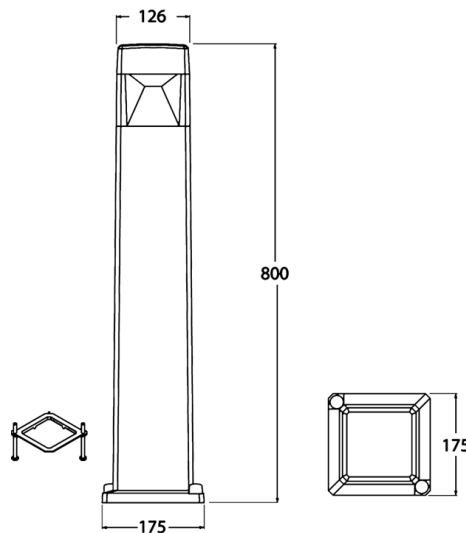

ELISA CUBE 800

CONTEMPORARY COLLECTIONS

DS2.564.LX.D1K

Elisa 800 10W CCT GX53 800mm Bollard,
Grey

8031874224416

Product Details

Colour (Body/Diffuser)	Grey / Clear
Material (Body/Diffuser)	Resin / PMMA
Lamp Type	10W GX53 LED
Colour Temperature	CCT SET
Lamp Quantity	1
Voltage	100-240V - 50/60Hz
Class	Class II
IP Rating	IP55
Weight	2.80 kg
Warranty	1 year on electrical components
Country of Origin	Made in Italy by Fumagalli S.r.L
Commodity Code	9405194090

ELISA CUBE 800

CONTEMPORARY COLLECTIONS

Lamp Details

10W GX53

Luminous Flux (Total)	3000K	1285LM
	4000K	1350LM
	6500K	1410LM
Luminous Flux (Use 120°)		1050LM
CRI		>80
Beam Angle		112°
Switching Cycle		>30000
Warm Up Time		0s
Lifetime		25000h
Warranty		2 years