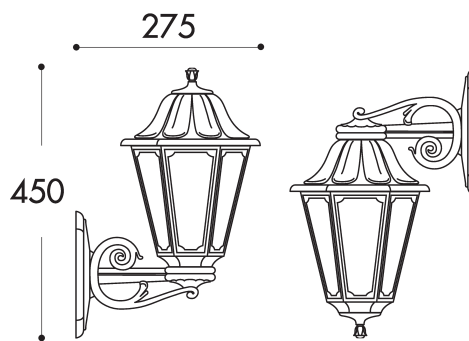

ANNA BISSO

CLASSIC LANTERN

E22.131.AX.F1R

Anna Bisso 6W LED Wall Lantern, Black

8031874073458

Product Details

Colour (Body/Diffuser)	Black / Clear
Material (Body/Diffuser)	Resin / PMMA
Lamp Type	6W E27 Filament LED
Colour Temperature	2700K
Lamp Quantity	1
Voltage	100-240V - 50/60Hz
Class	Class II
IP Rating	IP55
Weight	1.43 kg
Warranty	1 year on electrical components
Country of Origin	Made in Italy by Fumagalli S.r.L
Commodity Code	9405194090

ANNA BISSO

CLASSIC LANTERN

Lamp Details

6W E27

Luminous Flux (Total)	2700K	800LM
CRI		>80
Beam Angle		360°
Switching Cycle		>100000
Warm Up Time		≤0.5"
Lifetime		25000h
Warranty		2 years