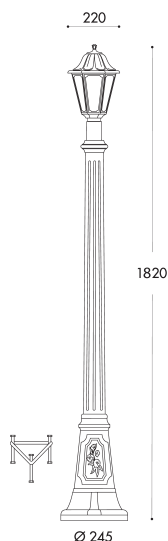

## CLASSIC LANTERN

E22.158.AX.F1R

Anna Artu 6W LED Post Lantern, Black

8031874074257

### Product Details

Colour (Body/Diffuser)	Black / Clear
Material (Body/Diffuser)	Resin / PMMA
Lamp Type	6W E27 Filament LED
Colour Temperature	2700K
Lamp Quantity	1
Voltage	100-240V - 50/60Hz
Class	Class II
IP Rating	IP55
Weight	11.35 kg
Warranty	1 year on electrical components
Country of Origin	Made in Italy by Fumagalli S.r.L
Commodity Code	9405194090