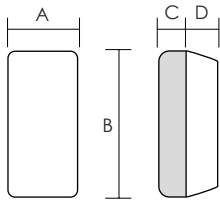

The bulkhead has multiple knockouts and is available in B22 GLS or energy saving single and twin 9W and also in 13W or 18W options, photocell and LED versions are also available.

- Suitable for internal or external use.
- IP65 Rating.
- Photocell and PIR versions available.
- Multi 20mm knockouts.
- Screw down diffuser.
- Opal & Red diffusers available.
- Available with anti tamper screws on request.
- Energy saving options include lamp.
- LED options available.

Suitable Applications

Commercial

Residential

Rail

ANTI VANDAL BULKHEAD

LED

CFL

| Size | AB |
|------|-------|
| A | 126mm |
| B | 247mm |
| C | 50mm |
| D | 57mm |