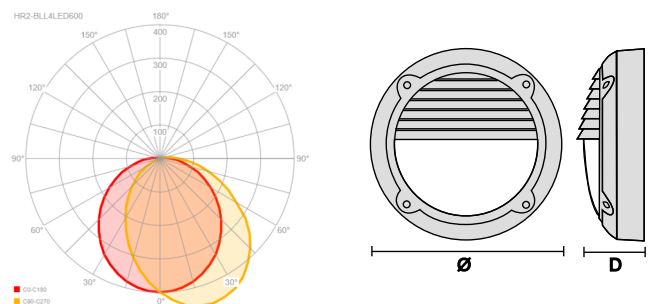

Code Specification

ASD Lighting Horizon Round Louvre 283mm, Black, Premium Opal, IP65/IK10, 4000K. 283mm Diameter, 113mm Depth, Body: 283mm vandal resistant polycarbonate with self-extinguishing fire properties, Diffuser / Fascia ring: Vandal resistant polycarbonate in opal with self-extinguishing fire properties.

Applications not limited to: Residential & Domestic, Social Housing.

BS EN 60598, Class I.

Technical Information

Colour	Black
Diffuser	Premium Opal
CCT	4000 K
System Power	7.38 W
Delivered Lumens	267.1 lm
Efficacy	36.19 lm/W
Weight	1.52 KG

Dimensions

Diameter	283mm
Depth	113mm

Range Information

The Horizon Round Louvre is part of the comprehensive Horizon Round range of attractive, vandal resistant luminaires suitable for interior and exterior use.