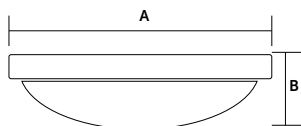

LED CCT Bulkhead

The Deco Slim LED Bulkhead is one of the most decorative, aesthetically pleasing bulkheads in the BELL range. Supplied with white bezel as standard with the option to add a variety of decorative bezels.

- Selectable colour temperature version 3000K/4000K/6000K available
- Supplied with white trim, chrome, satin, copper and antique brass trims available
- The ideal replacement for 2D and PL decorative fittings
- 8M detection range on corridor dim option (2.6m mounting height)
- Emergency option
- Microwave and corridor dimming function option (non CCT version)
- Rear entry

LMR80: Maximum 20% of lumen depreciation over rated hours.

B10: Maximum 10% of fittings failure rate over rated hours

Model	A $\varnothing$	B Depth
12W	250mm	48mm
18W	300mm	48mm
25W	300mm	48mm

Selectable Colour Temperature

technical@bellighting.co.uk
sales@bellighting.co.uk