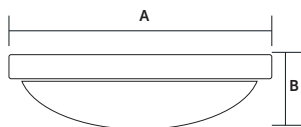

LED CCT Bulkhead

The Deco Slim LED Bulkhead is one of the most decorative, aesthetically pleasing bulkheads in the BELL range. Supplied with white bezel as standard with the option to add a variety of decorative bezels.

- Selectable colour temperature version 3000K/4000K/6000K available
- Supplied with white trim, chrome, satin, copper and antique brass trims available
- The ideal replacement for 2D and PL decorative fittings
- 8M detection range on corridor dim option (2.6m mounting height)
- Emergency option
- Microwave and corridor dimming function option (non CCT version)
- Rear entry

LMR80: Maximum 20% of lumen depreciation over rated hours.

B10: Maximum 10% of fittings failure rate over rated hours

Model	A $\varnothing$	B Depth
12W	250mm	48mm
18W	300mm	48mm
25W	300mm	48mm

Selectable Colour Temperature

technical@bellighting.co.uk
sales@bellighting.co.uk