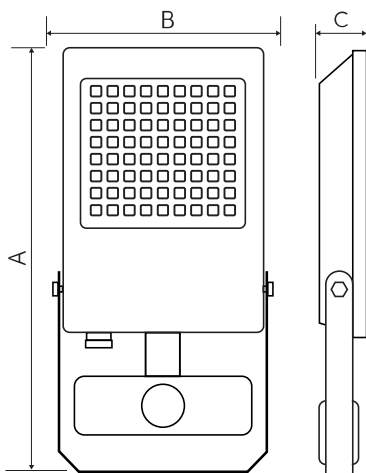

Skylineslim+

LED Floodlight

The Skyline Slim+ LED Floodlight is suitable for a wide range of applications. Available in a vast range of wattages, this low energy floodlight is ideal for any lighting project, big or small.

- 10/20/30/50W Genuine replacement for Halogen Floodlights
- 70/100/150/200W Genuine replacement for Metal Halide Floodlights
- Marine Grade Aluminium body
- Fully encapsulated IP65 TUV certified driver
- PIR Over-ride function
- Average 8M detection range for PIR Floods
- Separately tested IP65 PIR

Without PIR Symmetric

	10W	20W	30W	50W	70W	100W	150W	200W
A	134mm	142mm	158mm	200mm	259mm	318mm	357mm	410mm
B	112mm	120mm	136mm	172mm	229mm	276mm	300mm	355mm
C	31mm	33mm	34mm	44mm	48mm	60mm	60mm	60mm

Asymmetric Without PIR

	100W	150W	200W
A	315mm	351mm	408mm
B	277mm	302mm	352mm
C	60mm	60mm	60mm

With PIR Symmetric

	10W	20W	30W	50W	70W
A	176mm	185mm	200mm	239mm	300mm
B	112mm	120mm	137mm	172mm	229mm
C	68mm	68mm	72mm	72mm	72mm