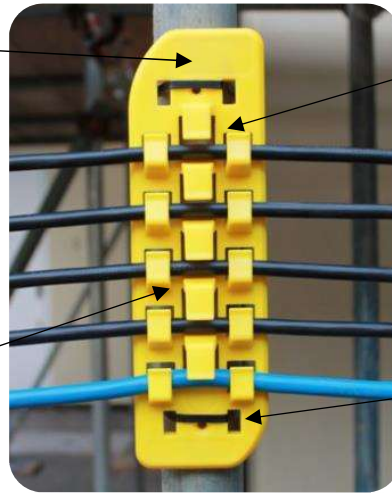

ROBUST MATERIAL

Made from 7% glass-filled nylon for extreme durability.

SPACIOUS CABLE SLOTS

Enough space to stack multiple cables on top of each other.

STRONG CABLE CHANNELS

Five strong cable banks fitting up to 11mm cables in each one.

CONVINIENT FASTENING

Slots on the top and bottom to secure it on any surface with screws, ties or fitted magnets.

PRODUCT	CHANNELS	MAXIMUM CABLE DIAMETER	DIMENSIONS
	5	 <p>11mm (0.4")</p>	<p>Length: 245 mm / 9.7"</p> <p>Width: 75 mm / 3"</p> <p>Height: 35 mm / 1.4"</p>
	3	 <p>32mm (2.3")</p>	<p>Length: 325 mm / 12.8"</p> <p>Width: 130 mm / 5.2"</p> <p>Height: 100 mm / 3.9"</p>