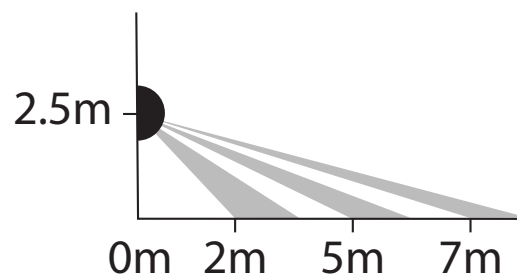

LED WALL LIGHT SLSW1

SOLAR POWERED WALL LIGHT WITH SENSOR

	SLSW1
Power	3.7V 1800mAh lithium rechargeable battery
Lumen	240 lm
Colour temp	5000K
PIR detection range	7m
Timer	60 seconds
IP Rating	IP44
Operating Temp	-5°C to 40°C
Dimensions (mm)	101x121x143mm

TOP VIEW

SIDE VIEW