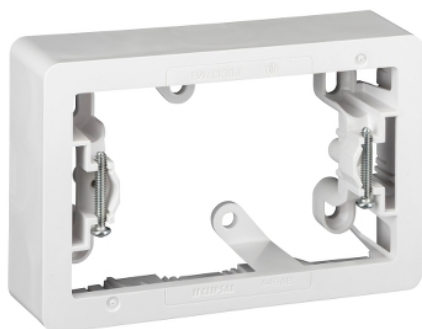

# 449AB-VW

Clipsal Iconic - mounting box - surface- 1 gang  
- depth 34 mm - vivid white

#### Main

Range	Clipsal Iconic
Product brand	Clipsal
Product or component type	Mounting box
Colour	Vivid white

#### Complementary

Shape	Rectangular
Number of gangs	1 gang
Material	Plastic
Length	125 mm
Height	82 mm
Width	125 mm
Depth	34 mm
Colour code	VW
Depth	34 mm