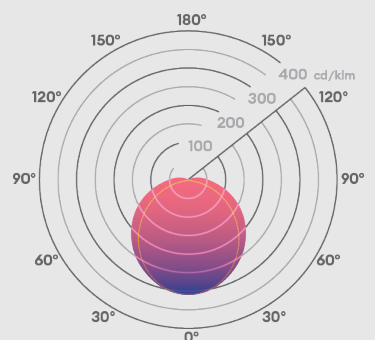

All installation points are marked on the outside of the luminaire to aid accurate pre-drilling, BESA mount accessory (ACBESA) sold separately

Light source energy efficiency

Beam angle: 120°

1200mm

1500mm

1800mm

92.3mm  
Ø

Photometrics @ 25°C

Product code	Feature l	W	Colour	Beam	lm	l/m/W	EM
AC4N	4ft (1200mm)	18W	3000K	120°	2590	144	240
AC4N	4ft (1200mm)	18W	4000K	120°	2775	154	240
AC4N	4ft (1200mm)	18W	5700K	120°	2775	154	240
AC4N	4ft (1200mm)	37W	3000K	120°	5180	144	240
AC4N	4ft (1200mm)	37W	4000K	120°	5550	154	240
AC4N	4ft (1200mm)	37W	5700K	120°	5550	154	240
AC5N	5ft (1500mm)	28W	3000K	120°	3920	140	230
AC5N	5ft (1500mm)	28W	4000K	120°	4200	150	230
AC5N	5ft (1500mm)	28W	5700K	120°	4200	150	230
AC5N	5ft (1500mm)	56W	3000K	120°	7840	140	230
AC5N	5ft (1500mm)	56W	4000K	120°	8400	150	230
AC5N	5ft (1500mm)	56W	5700K	120°	8400	150	230
AC6N	6ft (1800mm)	33W	3000K	120°	4690	142	200
AC6N	6ft (1800mm)	33W	4000K	120°	5025	152	200
AC6N	6ft (1800mm)	33W	5700K	120°	5025	152	200
AC6N	6ft (1800mm)	67W	3000K	120°	9380	140	200
AC6N	6ft (1800mm)	67W	4000K	120°	10050	150	200
AC6N	6ft (1800mm)	67W	5700K	120°	10050	150	200