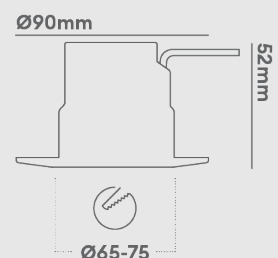

LED driver

N/A (integrated SELV driver)	220-240V	SELV	Yes (mains)	1 (Ceiling only)	N/A	N/A

Light source energy efficiency:

Beam angle: 40°