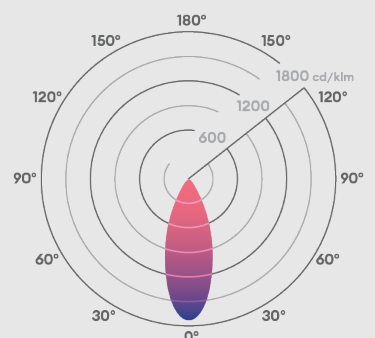

Light source energy efficiency: 

Beam angle: 40°

Accessories

DM298GRID	Grid Dimmer	Sold Separately
DM298FP	Flatplate Dimmer	Sold Separately

collingwood

01604 495 151
collingwoodlighting.com

 [collingwoodled](https://www.instagram.com/collingwoodled)