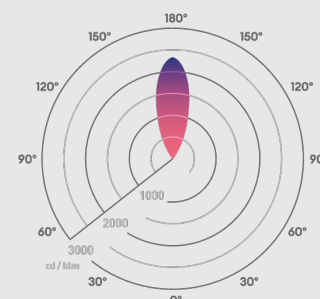

### Photometrics @ 25°C

Product Code	Finish	Type	W	Colour	Beam	lm	lm/W	Energy
SL220SS30MF	Stainless steel	Mains	5.7W	3000K	40°	520	91	

Energy rating is a reflection of the LED light source.

### Beam angle: 40°

Ø62.5mm

440mm

240mm

1156g