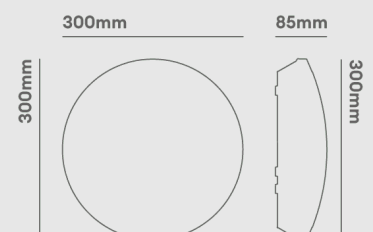

Light source energy efficiency:

Beam angle: 115°

collingwood