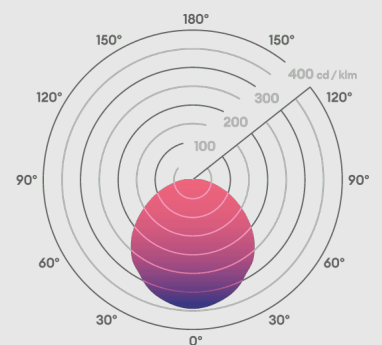

Light source energy efficiency:

Beam angle: 115°

collingwood