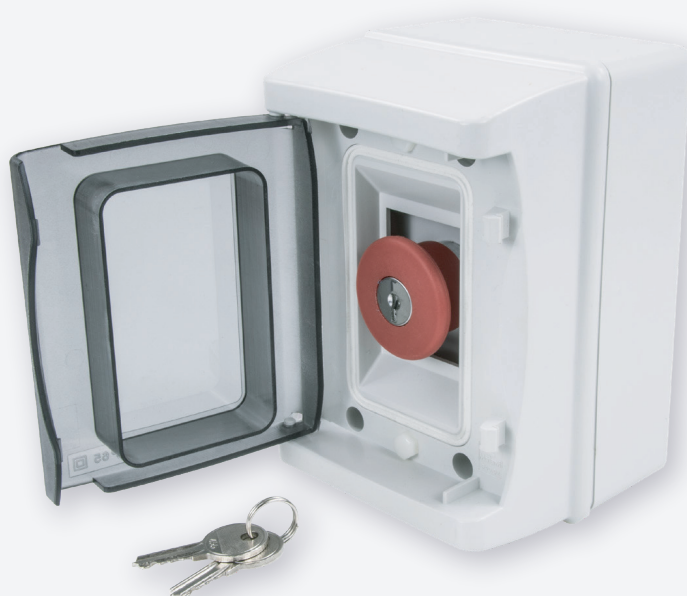

Emergency Stop Key Release

Pushbutton Station c/w 1 NC Contact & Protective Flap

Technical Features:

- Snap closing tinted door
- Blank sides
- Surface mounting
- IP65
- Pre-assembled plastic enclosure
- c/w 2 keys and 1 x NC Contact Block

Product Specification

IP Rating	IP65
Weight	0.439kg
Cable Entry	Blank Sides
Number of Ways	1
Mounting	Surface
Contact Configuration	1 NC
Colour	Grey
Material	Plastic
Compliance	UKCA, CE
Guarantee	1 Year
Operation Type	Key Release
Standards	EN 60947-5-1
Supplied With	2 x Keys
Depth	100mm
Height	156mm
Width	100mm