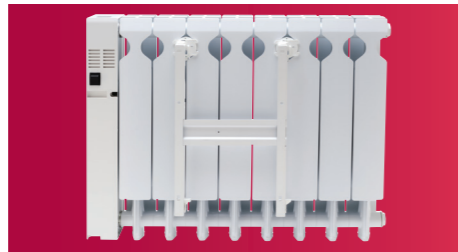

Oil-based technology provides both radiant and convected heat, ensuring a gentle and gradual heating experience.

Installation of AluRad Wi-Fi is quick and easy with the included H-frame wall bracket.