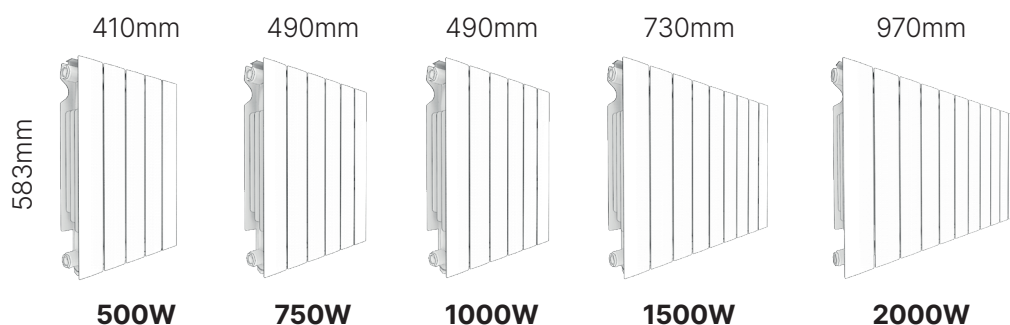

Product Dimensions (mm)

Description	Model	Output (kW)	Height (mm)	Width (mm)	Depth (mm)	Weight (kg)
AluRad Wi-Fi Electric Radiator	DAR050	0.5	583	410	130	10.9
AluRad Wi-Fi Electric Radiator	DAR075	0.75	583	490	130	12
AluRad Wi-Fi Electric Radiator	DAR100	1	583	490	130	12.2
AluRad Wi-Fi Electric Radiator	DAR150	1.5	583	730	130	17.3
AluRad Wi-Fi Electric Radiator	DAR200	2	583	970	130	23