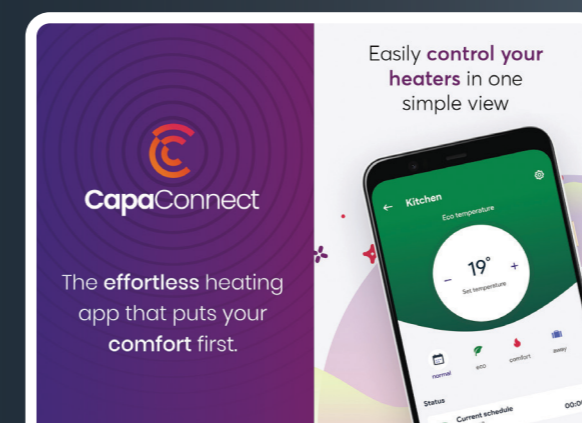

The slimline AluRad Wi-Fi is ideal for a variety of interior design options, and especially suitable for smaller rooms or areas where wall space is limited.

- Wi-Fi connectivity for remote control via the CapaConnect smartphone app
- Robust, 100% recycled aluminium welded finned construction
- Lot 20 compliant for increased energy efficiency
- Seven-day timer profiles with four time periods per day
- Oil-based technology for a comfortable and long-lasting form of both convected and radiant heat
- Manufactured in Europe
- 5-year guarantee with online registration

The design of AluRad Wi-Fi complements a wide range of applications, providing a cohesive look in both residential and commercial settings.

New build houses and apartments

Residential refurbishment

Light commercial sector