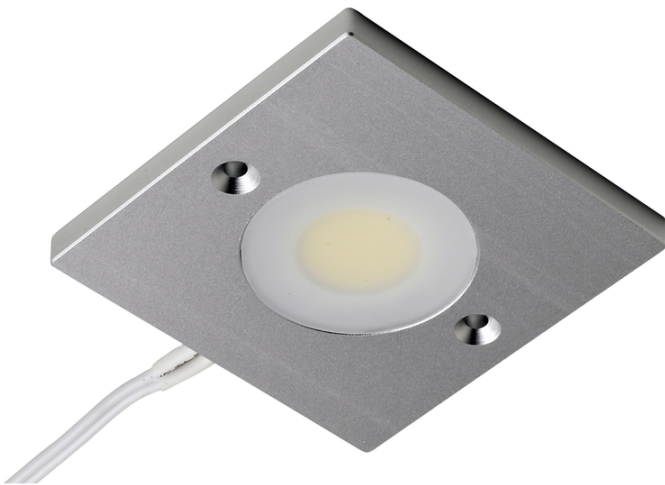

Product Data Sheet

Aluminium square ultra thin LED under cabinet light - 4000k

Part No: **SQ-TARGA-NW**

- COB (chip on board) LED technology
- 120° beam angle
- Opal diffuser for uniformed dotless light
- 2m input lead with TOP connector
- Requires 12V LED driver

Technical Specification

Part No	SQ-TARGA-NW
Lumens	270
CCT	4000
Colour Temperature	Neutral White

Finish	Aluminium
Voltage	12
Wattage	3
CRI	80
IP Rating	20
Dimmable	Y
Lamp Holder	Integrated LED
Connector Type	TOP
Length	60
Width	60
Depth	5
Class 1 or 2 or 3	II
Material / Made From	Aluminium
EAN	5055530819306