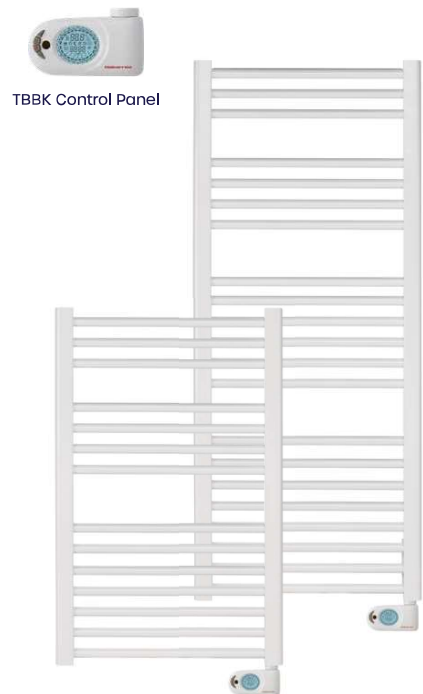

TBBK

Technical Features

- Digital towel rail with daily and weekly programmer.
- Blue backlight LCD display.
- Digital temperature selector for displaying real temperature, set up temperature, programming and other information.
- Different operating modes can be set up such as Comfort, Eco, Frost protection, 2 hours Timer, Chrono and Pilot Wire.
- Two levels of temperature Comfort and Eco can be selected in the programming.
- Open window detection for reduced energy waste.
- "Timer 2h" mode to quickly warm up the room or to speed up towel drying.
- Built-in electronic ambient thermostat $\pm 0.1^{\circ}\text{C}$.
- Compatible with pilot wire controllers.
- Low density thermal fluid.
- Keyboard lock.
- Thermal safety cut out.
- IP44 protection, against splashing water.
- Class II insulation.
- Models finished in white RAL 9010 epoxy.
- Fitted with mains cable.
- Safety wall fixing brackets.
- TB-150 model is a fixed output without controller.

White Digital Towel Rail radiator with programmer.

TBBK Control Panel

Model	TB-150	TBB-8K	TBB-12K
Output (W)	150	300	600
Voltage	220-240 V	220-240 V	220-240 V
Frequency (Hz)	50-60	50	50
Dimensions** (cm) (HxWxD)	87x50x8	87x50x8	128x50x8
Net weight (kg)	9	10	14
EAN 13	8432336502347	8432336502446	8432336502460

*Full warranty terms and conditions available at www.elnur.co.uk
**Plus 2cm space from the wall

TBCK

Technical Features

- Digital towel rail with daily and weekly programmer.
- Blue backlight LCD display.
- Digital temperature selector for displaying real temperature, set up temperature, programming and other information.
- Different operating modes can be set up such as Comfort, Eco, Frost protection, 2 hours Timer, Chrono and Pilot Wire.
- Two levels of temperature Comfort and Eco can be selected in the programming.
- Open window detection for reduced energy waste.
- "Timer 2h" mode to quickly warm up the room or to speed up towels drying.
- Built-in electronic ambient thermostat $\pm 0.1^{\circ}\text{C}$.
- Compatible with pilot wire.
- Low density thermal fluid.
- Keyboard lock.
- Thermal safety cut out.
- IP44 protection, against splashing water.
- Class II insulation.
- Fitted with mains cable.
- Safety wall fixing brackets.
- Chrome finished steel.