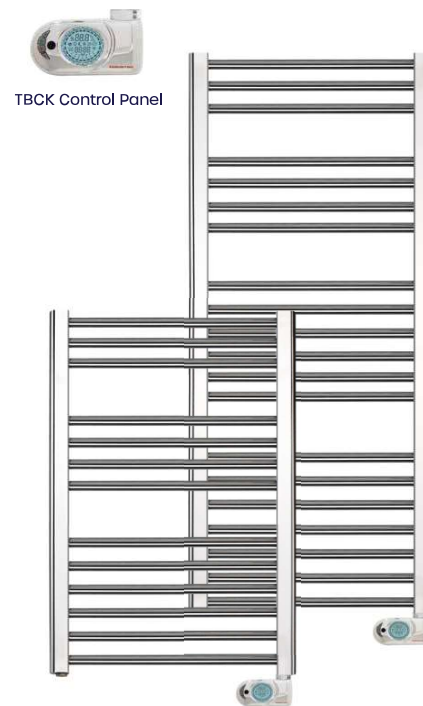

Chrome Digital Towel Rail radiator with programmer.

TBCK Control Panel

Model	TBC-8K	TBC-12K
Output (W)	300	500
Voltage	220-240 V	220-240 V
Frequency (Hz)	50	50
Dimensions** (cm) (HxWxD)	87x50x8	128x50x8
Net weight (kg)	10	14

*Full warranty terms and conditions available at www.elnur.co.uk
**Plus 2cm space from the wall