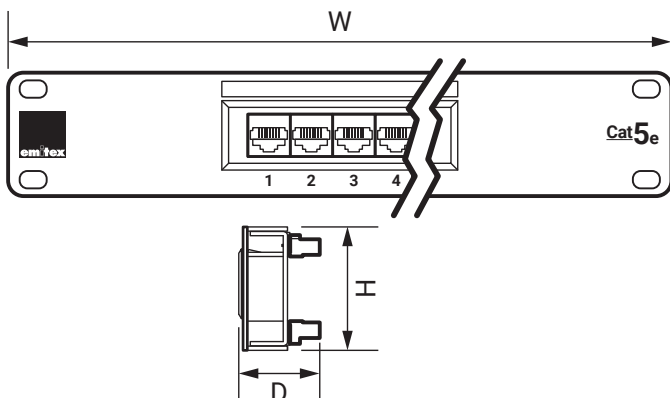

## 1U 16 PORT CAT5e PATCH PANEL

Product Ref: **EM01.001**

### Technical Features:

- Designed to comply with the latest ISO and TIA standards for CAT5e performance
- T568B colour-coded wiring guide for quick and accurate termination
- Clear port labelling system included for easy identification and maintenance
- Includes cage nuts, and cable ties for convenient installation

## Product Specification

Colour	Black
Colour Coded	Yes
Compliance	UKCA, CE
Number of Ports	16
Material	Steel/Plastic
Size	1U
Supplied With	Cage nuts and cable ties
Terminal Type	Krone
Weight	0.517kg
Depth	29mm
Height	45mm
Width	483mm