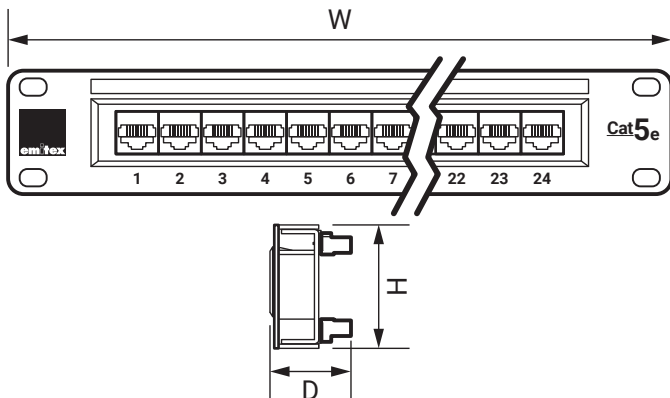

1U 24 PORT CAT5e PATCH PANEL

Product Ref: **EM01.002**

Technical Features:

- Designed to comply with the latest ISO and TIA standards for CAT5e performance
- T568B colour-coded wiring guide for quick and accurate termination
- Clear port labelling system included for easy identification and maintenance
- Includes cage nuts, and cable ties for convenient installation

Product Specification

Colour	Black
Colour Coded	Yes
Compliance	UKCA, CE
Number of Ports	24
Material	Steel/Plastic
Size	1U
Supplied With	Cage nuts and cable ties
Terminal Type	Krone
Weight	0.565kg
Depth	29mm
Height	45mm
Width	483mm