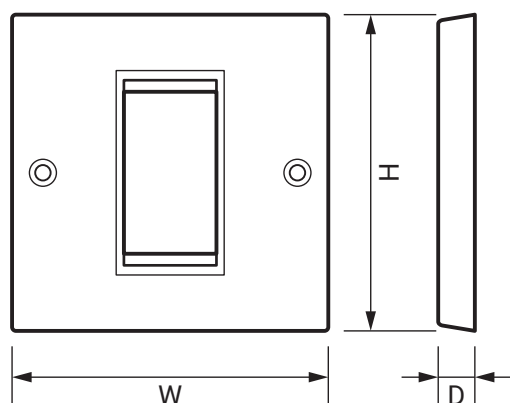

1 Gang 1 Module Euro Face Plate

Product Ref: **EM01.007**

Technical Features:

- Industry standard Euro style single gang faceplate with space for one module
- Can be used for One RJ45 module or plate
- Suitable for CAT5e/CAT6 LAN Modules
- Compatible with standard backboxes
- Supplied with fixing screws for installation
- Compatible with most voice & data modules
- Choice of blanking plates

Product Specification

Colour	White
Compliance	UKCA, CE
Fixing Centres	60mm
Guarantee	1 Year
Material	Plastic
Mounting	Back box
Number of Gangs	1
Number of Modules	1
Supplied With	Fixing screws
Style	Flat
Type	Data Module Plate
Weight	0.027kg
Depth	9.6mm
Height	85mm
Width	85mm