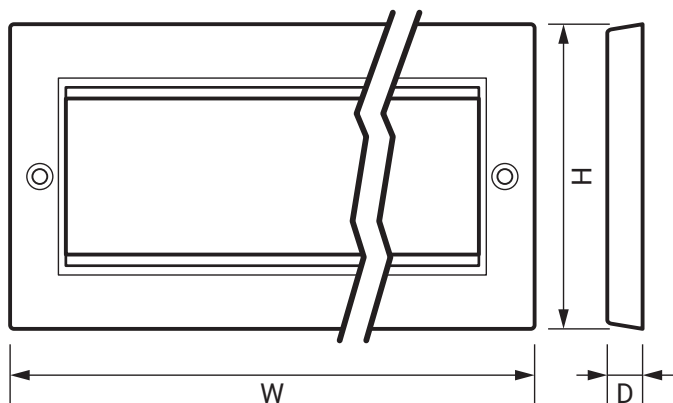

## 2 Gang 4 Module Euro Face Plate

Product Ref: **EM01.009**

### Technical Features:

- Industry standard Euro style double gang faceplate with space for four modules
- Can be used for four RJ45 modules or plates
- Suitable for CAT5e/CAT6 LAN Modules
- Compatible with standard backboxes
- Supplied with fixing screws for installation
- Compatible with most voice & data modules
- Choice of blanking plates

## Product Specification

Colour	White
Compliance	UKCA, CE
Fixing Centres	120mm
Guarantee	1 Year
Material	Plastic
Mounting	Back box
Number of Gangs	2
Number of Modules	4
Supplied With	Fixing screws
Style	Flat
Type	Data Module Plate
Weight	0.029kg
Depth	9.6mm
Height	85mm
Width	145mm