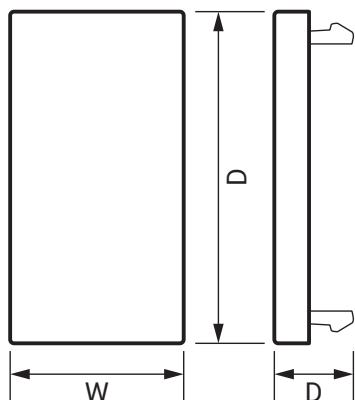

Full Blank Plate

25 x 50mm

Product Ref: **EM01.011**

Technical Features:

- Full size blank module
- Compatible with standard Euro style faceplates

Product Specification

Colour	White
Compliance	UKCA, CE
Guarantee	1 Year
Material	Plastic
Mounting	Direct into faceplate
Size	25 x 50mm
Style	Blank
Weight	0.004kg
Depth	12mm
Height	50mm
Width	25mm