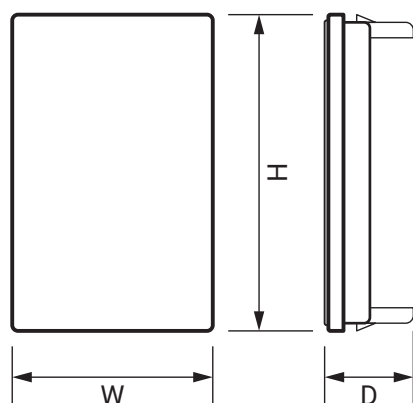

## 6C Full Floor box Blank Plate

Product Ref: **EM01.028**

### Technical Features:

- Full size 6C blank module
- Low profile LJ6C / 6C 37.5 x 25mm
- Ideal for blacking floor box faceplates where space is limited

## Product Specification

Colour	White
Compliance	UKCA, CE
Guarantee	1 Year
Material	Plastic
Mounting	Direct into faceplate
Size	25 x 37.5mm
Style	Blank
Weight	0.004kg
Depth	11mm
Height	37.5mm
Width	25mm