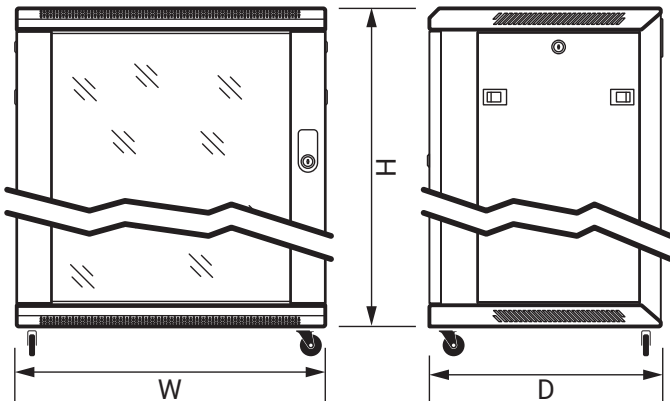

## 18U 600 x 600mm Floor Standing Data Cabinet

Product Ref: **EM04.050**

### Technical Features:

- Exquisite design with precise dimension & craftsmanship
- Quick release removable/reversible and lockable smoked-grey glass front door
- Quick release removable/reversible and lockable solid steel rear door
- Lockable/removable side panels
- Floor standing
- Loading capacity: 800KG
- Top and bottom cable entries
- Easy install and maintenance via removable door and side panels
- Electro-static powder coated door and panels
- Optional accessories

### Product Specification

Cable Entry	Top and Bottom
Colour	Black
Compliance	UKCA, CE
Door Type	Quick Release Removable Reversible/Lockable Smoked-grey Glass
Lockable	Yes
Material	1.2mm cold rolled steel
Mounting	Floor standing
Product Range	Data Cabinets
Size	18U
Supplied With	Fitted Roof fan tray; 2 Fixed Shelves; Castors and Jacking Feet
Weight	52.000kg
Depth	600mm
Height	990mm
Width	600mm