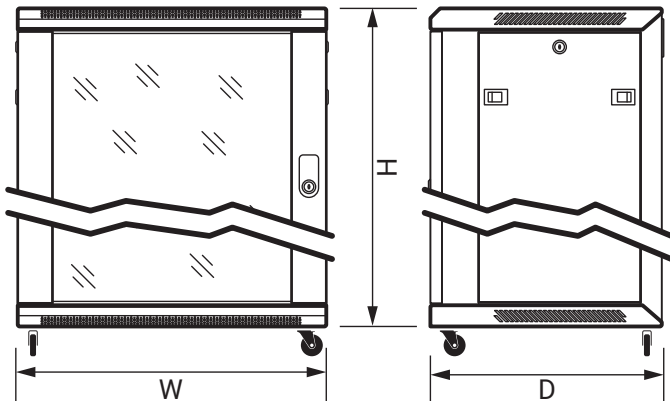

32U 600 x 600mm Floor Standing Data Cabinet

Product Ref: **EM04.132**

Technical Features:

- Exquisite design with precise dimension & craftsmanship
- Quick release removable/reversible and lockable smoked-grey glass front door
- Quick release removable/reversible and lockable solid steel rear door
- Lockable/removable side panels
- Floor standing
- Loading capacity: 800KG
- Top and bottom cable entries
- Easy install and maintenance via removable door and side panels
- Electro-static powder coated door and panels
- Optional accessories

Product Specification

Cable Entry	Top and Bottom
Colour	Black
Compliance	UKCA, CE
Door Type	Quick Release Removable Reversible/Lockable Smoked-grey Glass
Lockable	Yes
Material	1.2mm cold rolled steel
Mounting	Floor standing
Product Range	Data Cabinets
Size	32U
Supplied With	Fitted Roof fan tray; 3 Fixed Shelves; Castors and Jacking Feet
Weight	74.000kg
Depth	600mm
Height	1612mm
Width	600mm