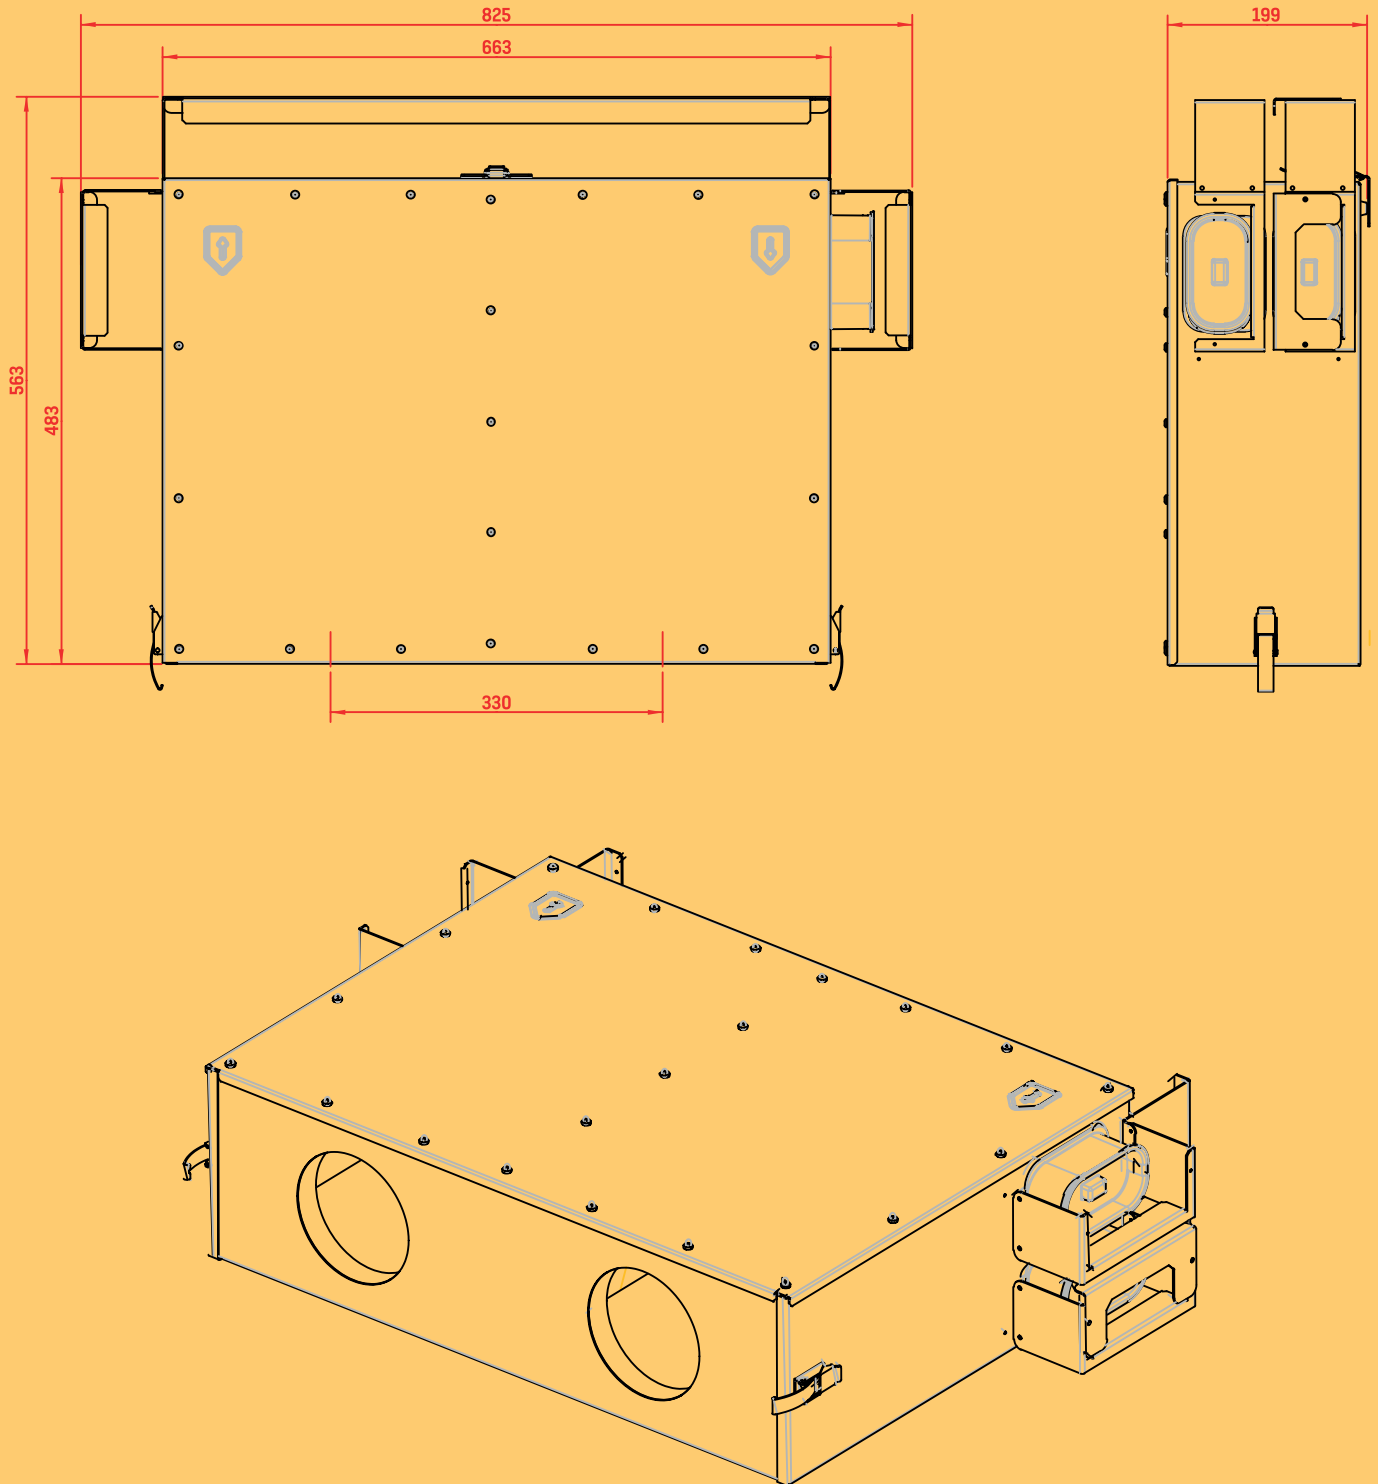

SILENCER/DISTRIBUTOR MODULES FOR SLIMLINE 150 UNITS

423010
SILENCER BOX (2 × Ø125MM PORTS)

envirovent®

423011
SILENCER / DISTRIBUTION BOX [20 × Ø75MM PORTS]

envirovent®

423012
SILENCER / DISTRIBUTION BOX (12 × 102MM × 50MM PORTS)

envirovent®

423013
SILENCER / DISTRIBUTION BOX (12 × 132MM × 60MM PORTS)

SCALE 1:5