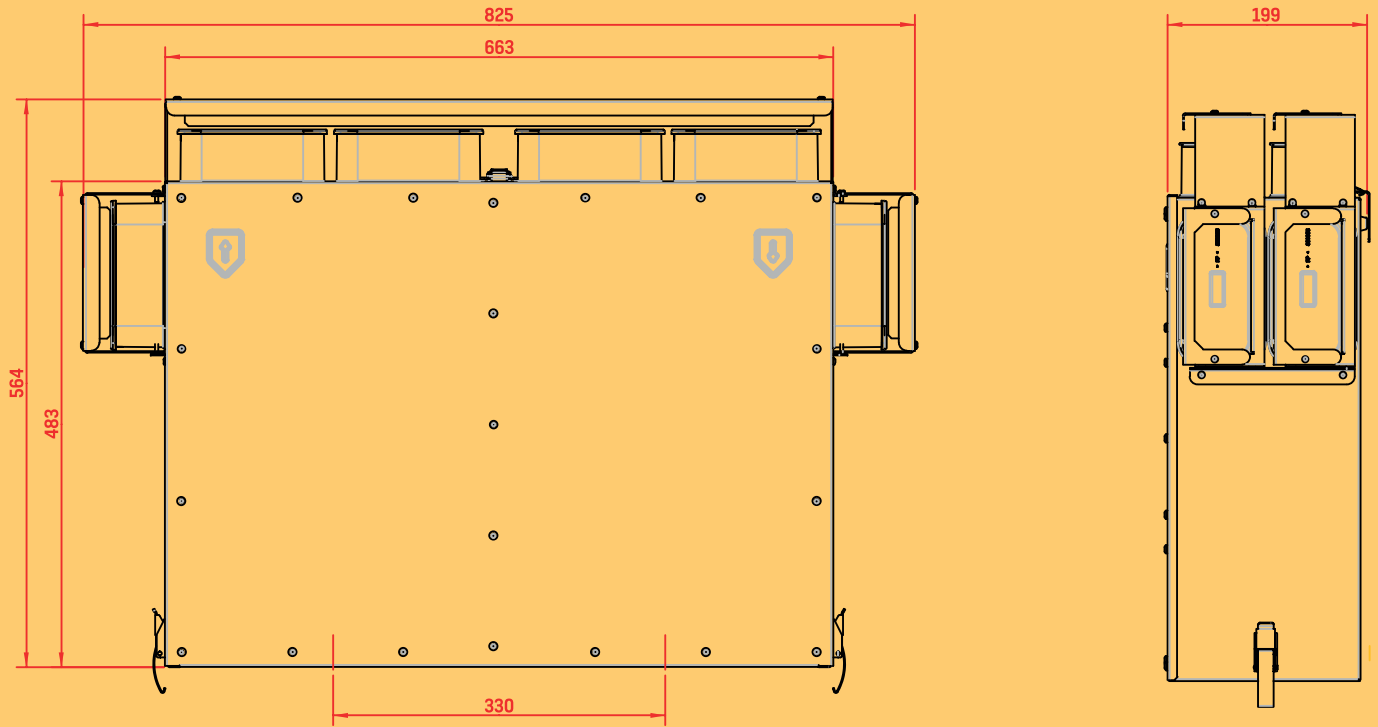

SILENCER/DISTRIBUTOR MODULES FOR SLIMLINE 150 UNITS

423010
SILENCER BOX (2 × Ø125MM PORTS)

envirovent®

423011
SILENCER / DISTRIBUTION BOX [20 × Ø75MM PORTS]

envirovent®

423012
SILENCER / DISTRIBUTION BOX (12 × 102MM × 50MM PORTS)

envirovent®

423013
SILENCER / DISTRIBUTION BOX (12 × 132MM × 60MM PORTS)

SCALE 1:5