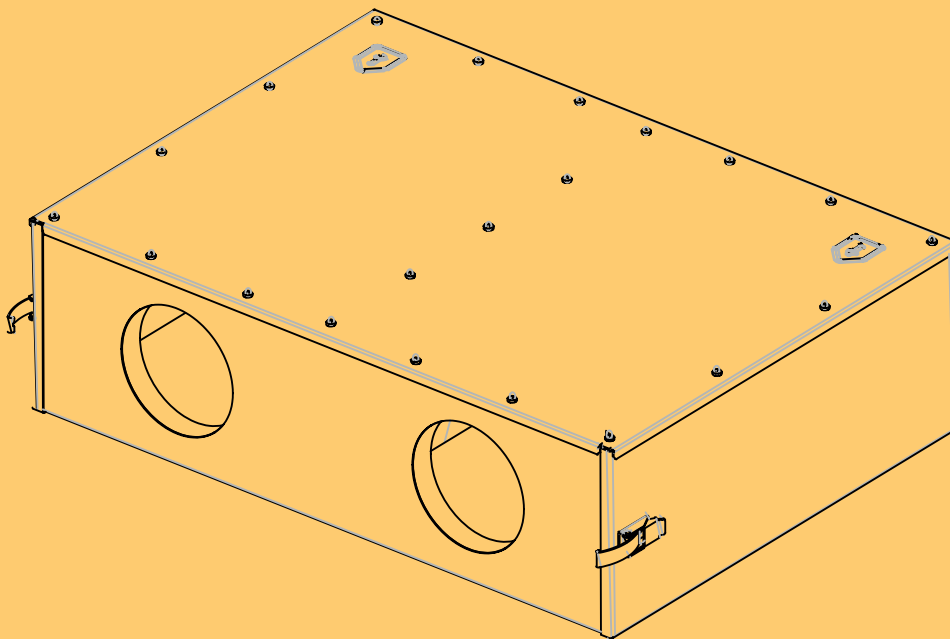

SILENCER/DISTRIBUTOR MODULES FOR SLIMLINE 150 UNITS

423010
SILENCER BOX (2 × Ø125MM PORTS)

envirovent®

423011
SILENCER / DISTRIBUTION BOX [20 × Ø75MM PORTS]

envirovent®

423012
SILENCER / DISTRIBUTION BOX (12 × 102MM × 50MM PORTS)

envirovent®

423013
SILENCER / DISTRIBUTION BOX (12 × 132MM × 60MM PORTS)

SCALE 1:5