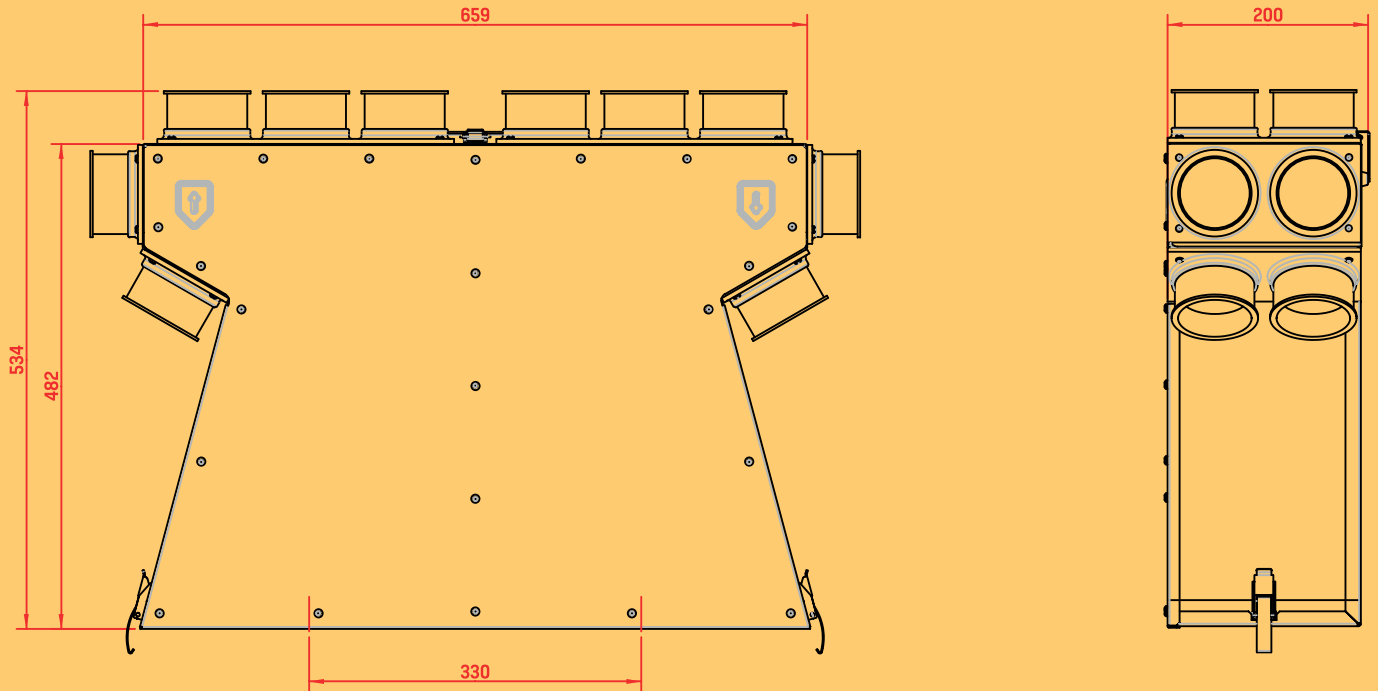

SILENCER/DISTRIBUTOR MODULES FOR SLIMLINE 150 UNITS

423010
SILENCER BOX (2 × Ø125MM PORTS)

envirovent®

423011
SILENCER / DISTRIBUTION BOX [20 × Ø75MM PORTS]

envirovent®

423012
SILENCER / DISTRIBUTION BOX (12 × 102MM × 50MM PORTS)

envirovent®

423013
SILENCER / DISTRIBUTION BOX (12 × 132MM × 60MM PORTS)

SCALE 1:5