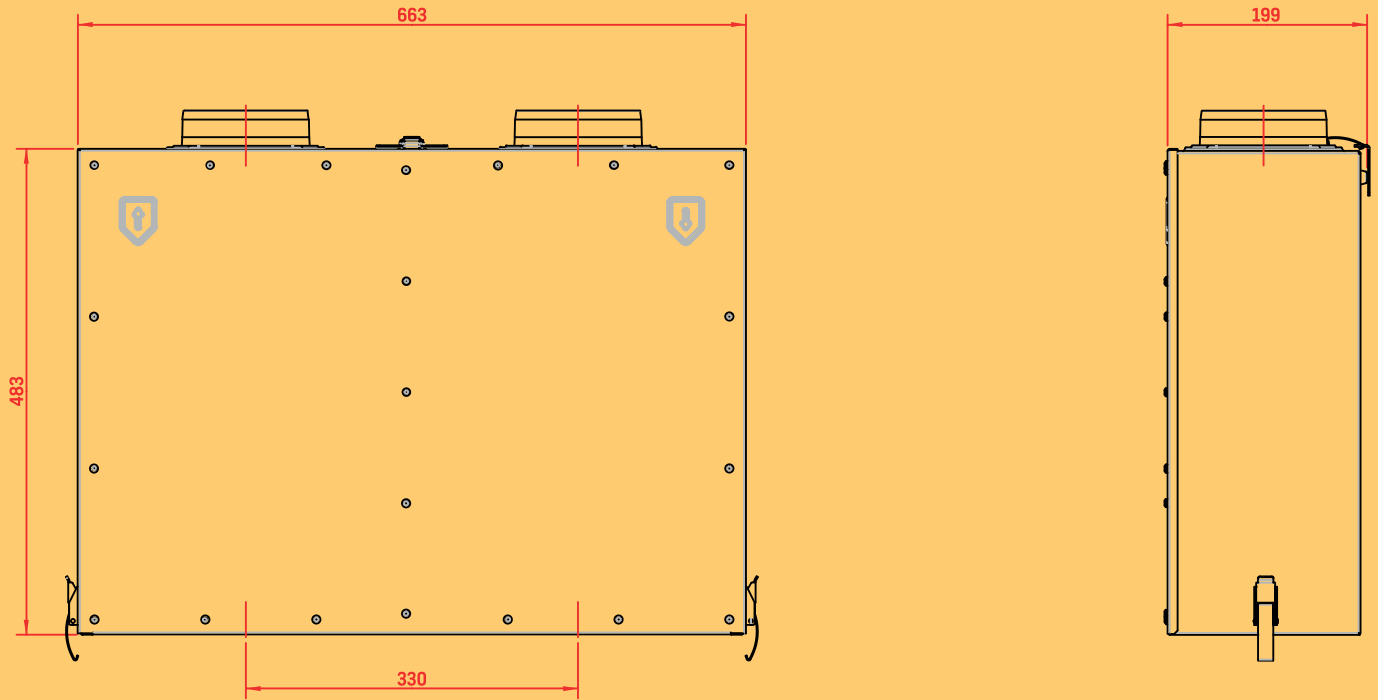

SILENCER/DISTRIBUTOR MODULES FOR SLIMLINE 150 UNITS

423010
SILENCER BOX (2 × Ø125MM PORTS)

envirovent®

423011
SILENCER / DISTRIBUTION BOX [20 × Ø75MM PORTS]

envirovent®

423012
SILENCER / DISTRIBUTION BOX (12 × 102MM × 50MM PORTS)

envirovent®

423013
SILENCER / DISTRIBUTION BOX (12 × 132MM × 60MM PORTS)

SCALE 1:5