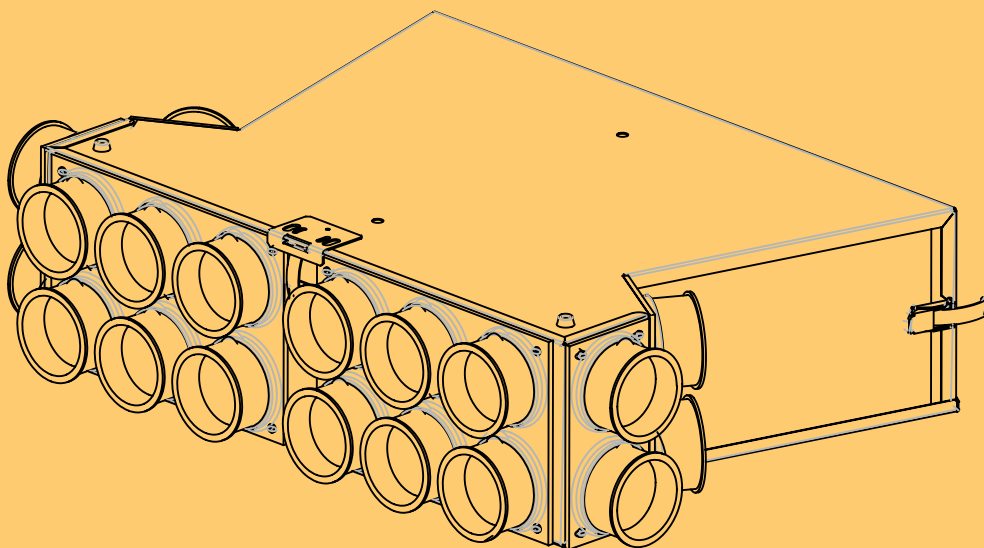

SILENCER/DISTRIBUTOR MODULES FOR SLIMLINE 150 UNITS

423010
SILENCER BOX (2 × Ø125MM PORTS)

envirovent®

423011
SILENCER / DISTRIBUTION BOX [20 × Ø75MM PORTS]

envirovent®

423012
SILENCER / DISTRIBUTION BOX (12 × 102MM × 50MM PORTS)

envirovent®

423013
SILENCER / DISTRIBUTION BOX (12 × 132MM × 60MM PORTS)

SCALE 1:5