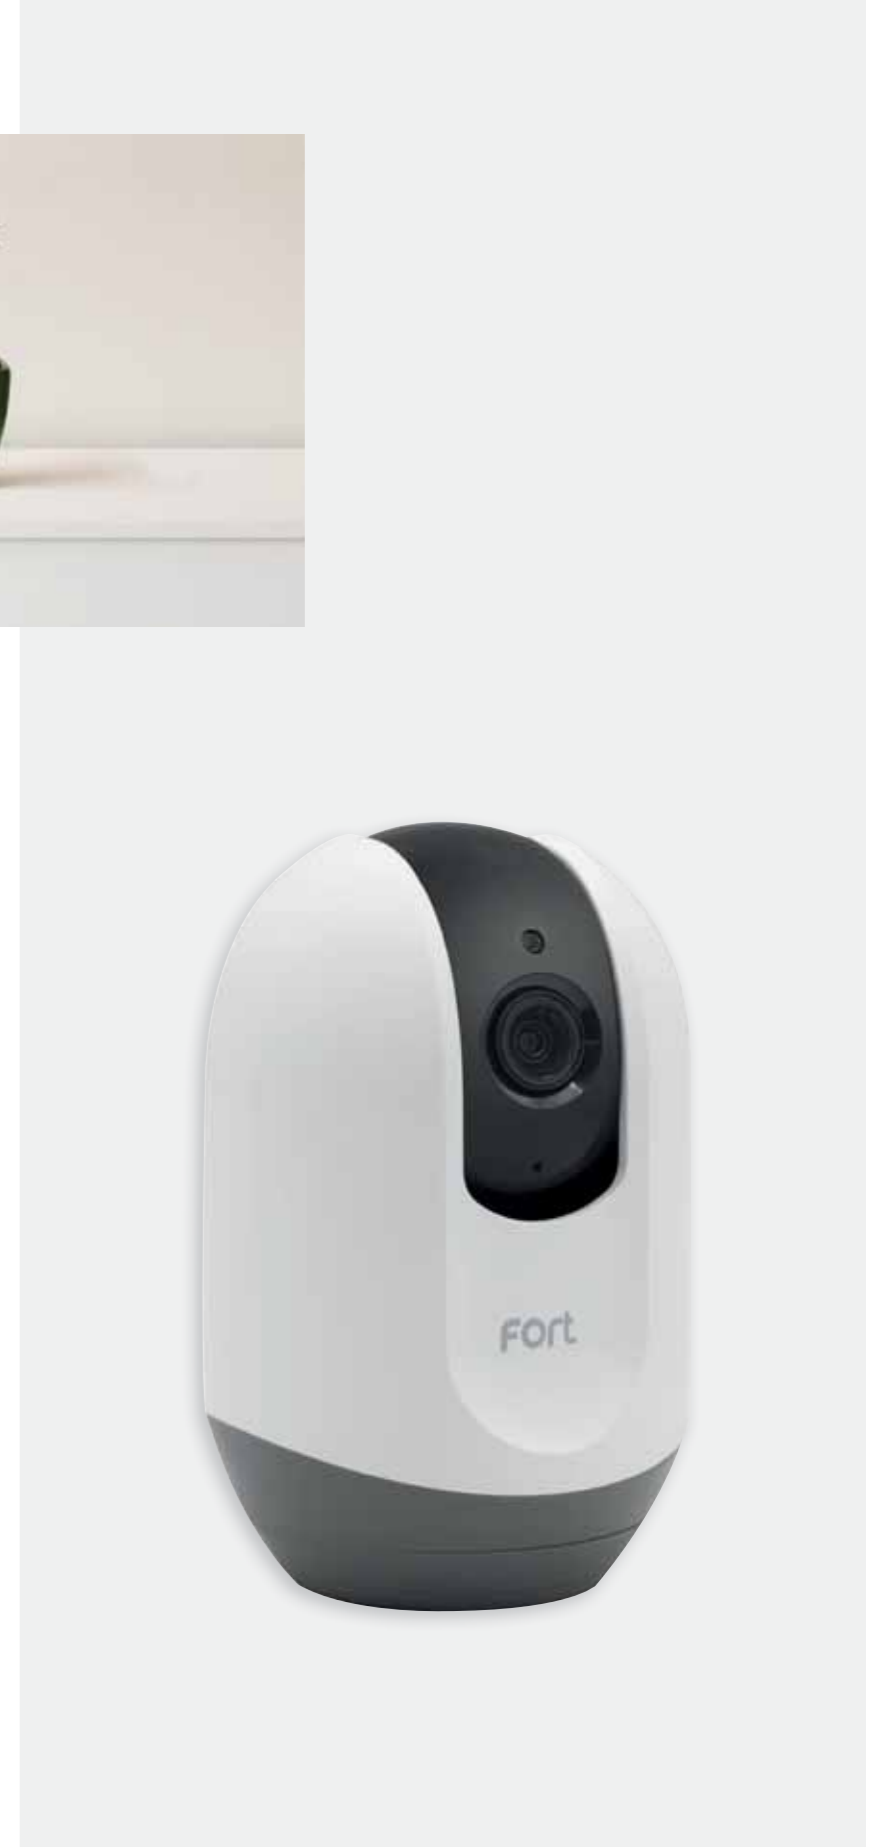

Smart Indoor Camera

ECSPCAM

- Full 1080p HD Live View & Recording
- Motion Activated Video Record (Storage Included)
- No Subscription or Additional Fees Required
- 10m Infrared LED Illumination
- 85° Wide Angle Camera View
- Clear Two-Way Audio

Smart Indoor Pan and Tilt Camera

ECSPCAMPT

- Full 1080p HD Live View & Recording
- No Subscription or Additional Fees Required
- 355° Pan and 180° Tilt Remote Control Function
- 3-5m Infrared LED Illumination
- 140° Wide Angle View
- Motion Tracking and Record
- Clear Two-Way Audio
- 2.4Ghz Wi-Fi Connection Required

Wi-Fi Smart Security Camera with Flood Lights

ECSPCAMFLW - White

ECSPCAMFLB - Black

- Full 1080p HD Live View & Recording
- No Subscription or Additional Fees Required
- 110° Wide Angle Camera View
- 5000K LED Lamp
- 2000 Lumen Output (25w)
- Motion Activated Video Record
- Clear Two-Way Audio
- Remotely Activate or Dim LED Lamp
- IP65 Rated Ingress Protection
- Requires 2.4GHZ Wi-Fi Network Connection
- Operating Temperature: -10 +40° C
- Dimensions: 283 x 133 x 184 mm