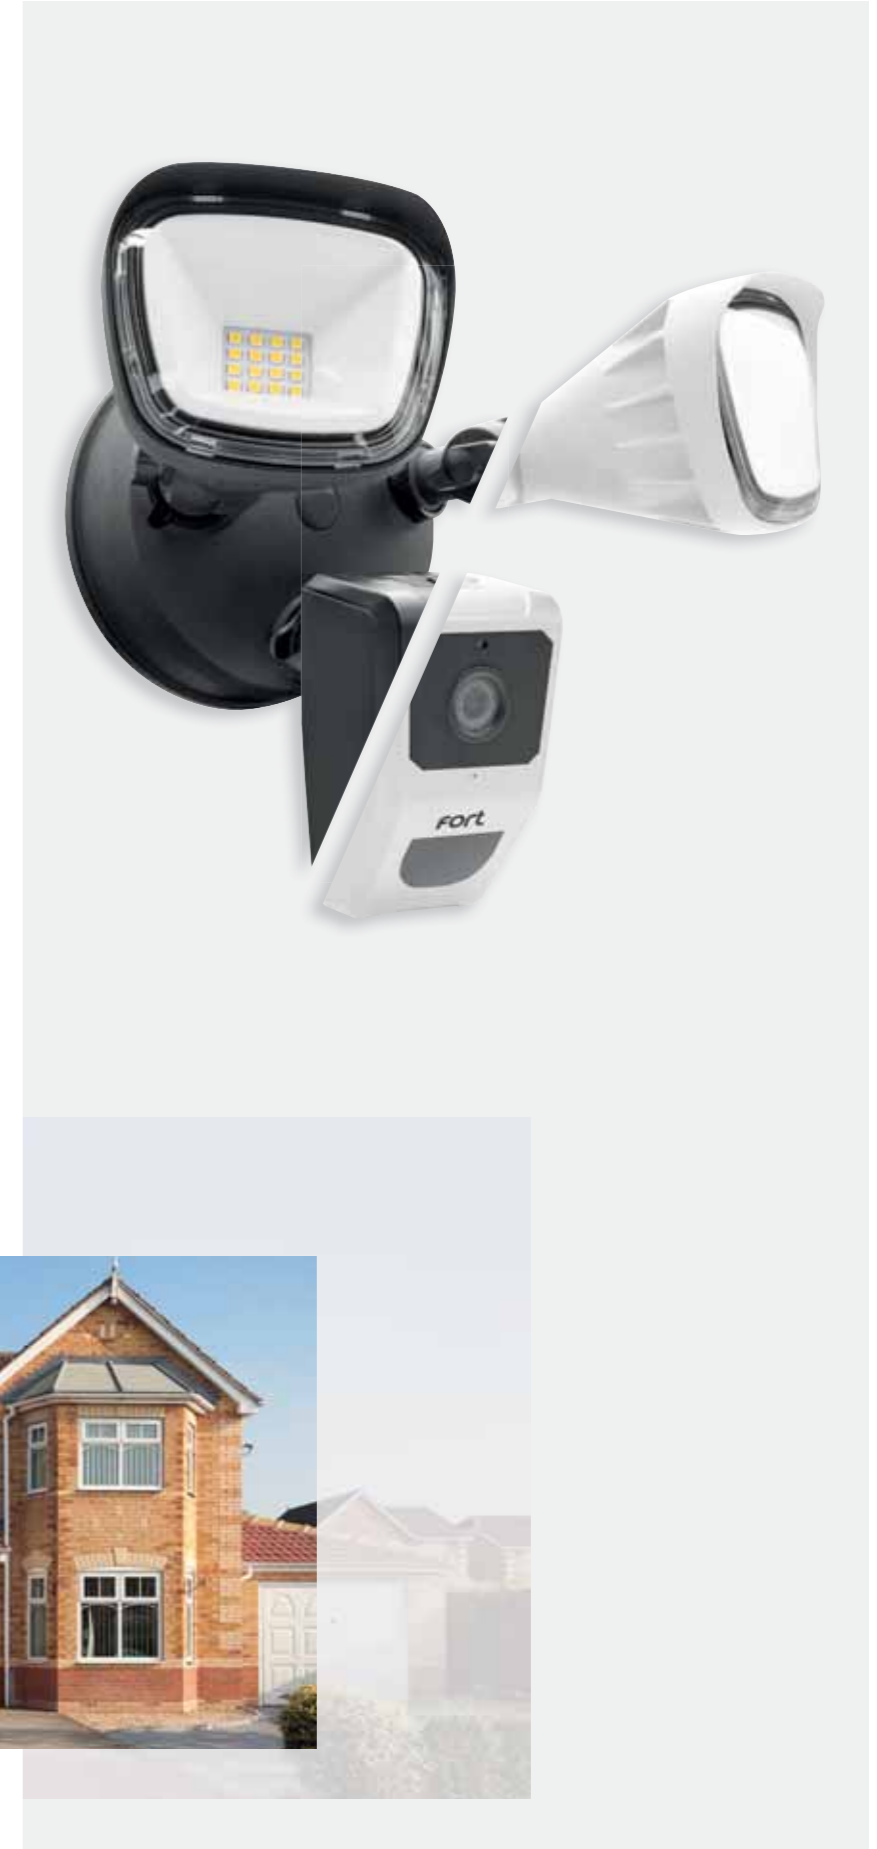

Smart Indoor Pan and Tilt Camera

ECSPCAMPT

- Full 1080p HD Live View & Recording
- No Subscription or Additional Fees Required
- 355° Pan and 180° Tilt Remote Control Function
- 3-5m Infrared LED Illumination
- 140° Wide Angle View
- Motion Tracking and Record
- Clear Two-Way Audio
- 2.4Ghz Wi-Fi Connection Required

Wi-Fi Smart Security Camera with Flood Lights

ECSPCAMFLW - White

ECSPCAMFLB - Black

- Full 1080p HD Live View & Recording
- No Subscription or Additional Fees Required
- 110° Wide Angle Camera View
- 5000K LED Lamp
- 2000 Lumen Output (25w)
- Motion Activated Video Record
- Clear Two-Way Audio
- Remotely Activate or Dim LED Lamp
- IP65 Rated Ingress Protection
- Requires 2.4GHZ Wi-Fi Network Connection
- Operating Temperature: -10 +40° C
- Dimensions: 283 x 133 x 184 mm

Wi-Fi Smart Security Camera with Lights

ECSPCAMSLW - White

ECSPCAMSLB - Black

- Full 1080p HD Live View & Recording
- No Subscription or Additional Fees Required
- 110° Wide Angle Camera View
- 5000K LED Lamp
- 2500 Lumen Output (25w)
- Motion Activated Video Record
- Clear Two-Way Audio
- Remotely Activate or Dim LED Lamp
- IP65 Rated Ingress Protection
- Requires 2.4GHZ Wi-Fi Network Connection
- Operating Temperature: -10 +40° C
- Dimensions: 258 x 88 x 184mm