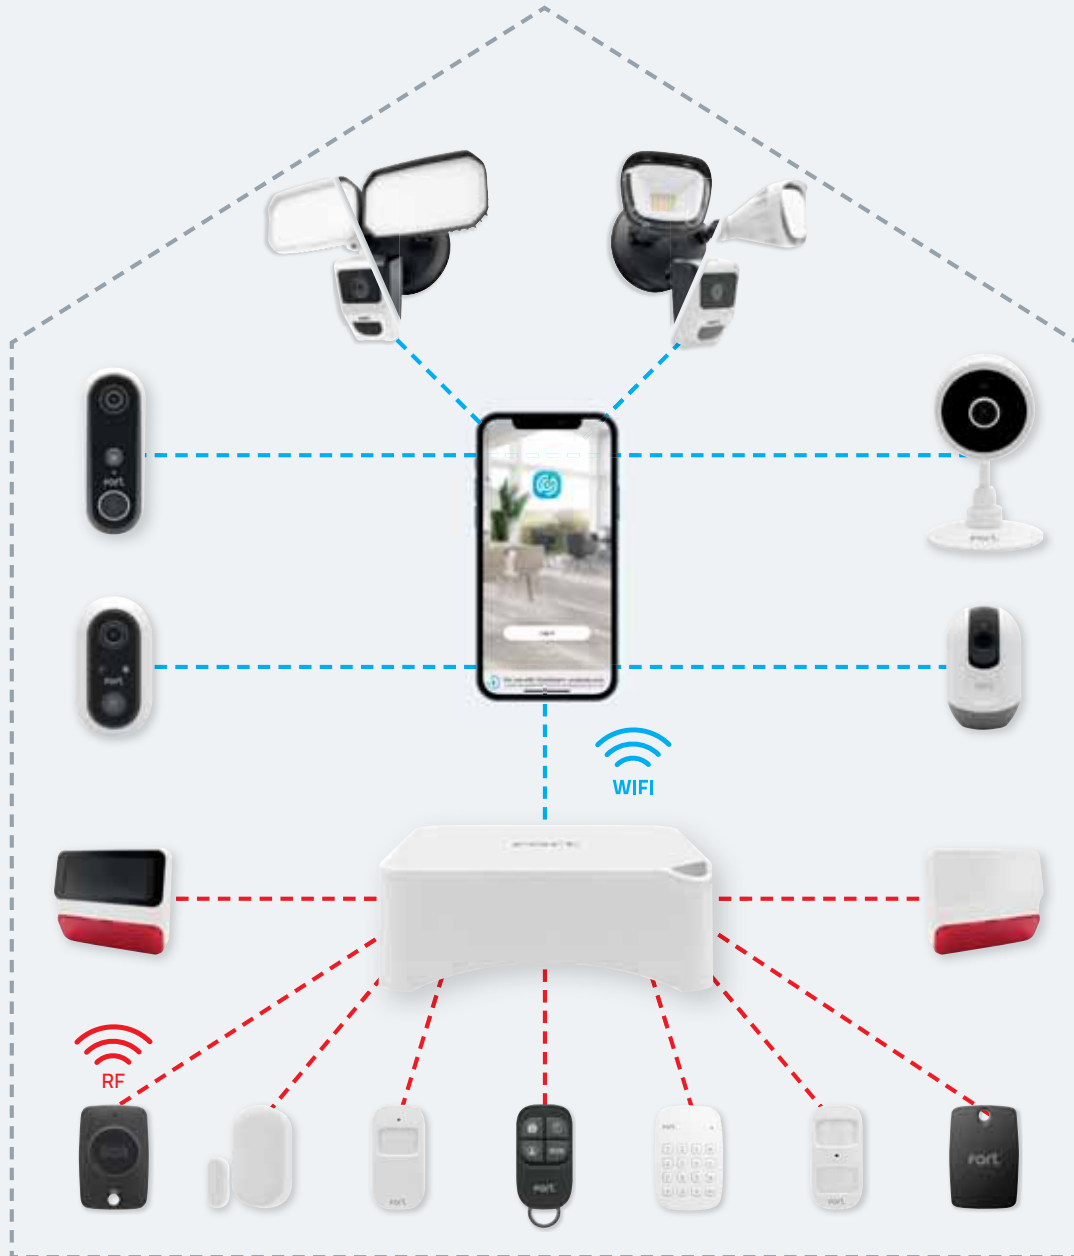

Connection Overview

For home automation products compatible with the clicksmart + app please visit; click-smart.com

Elite Security Products
Unit 7, Target Park,
Shawbank Road, Lakeside,
Redditch B98 8YN
Tel: +44 (0) 1527 51 51 50
Fax: +44 (0) 1527 51 51 43
info@espuk.com
www.espuk.com

Elite Security Products Ireland
Unit 1B, Three Rock Road,
Sandyford Industrial Estate,
Dublin, Ireland
Tel: +353 (1) 5577 290
Fax: +353 (1) 2811 224
sales@espi.ie
www.espi.ie

Scolmore Dubai
Lake Central Tower,
Office 1803, Business Bay,
Dubai, UAE
UAE Office: +971 4589 6552
Mob: +971 52 451 1164
sales@scolmoredubai.com
www.scolmoredubai.com

E&OE - Errors and
omissions excepted.

A **Scolmore** GROUP
●●●●● Company