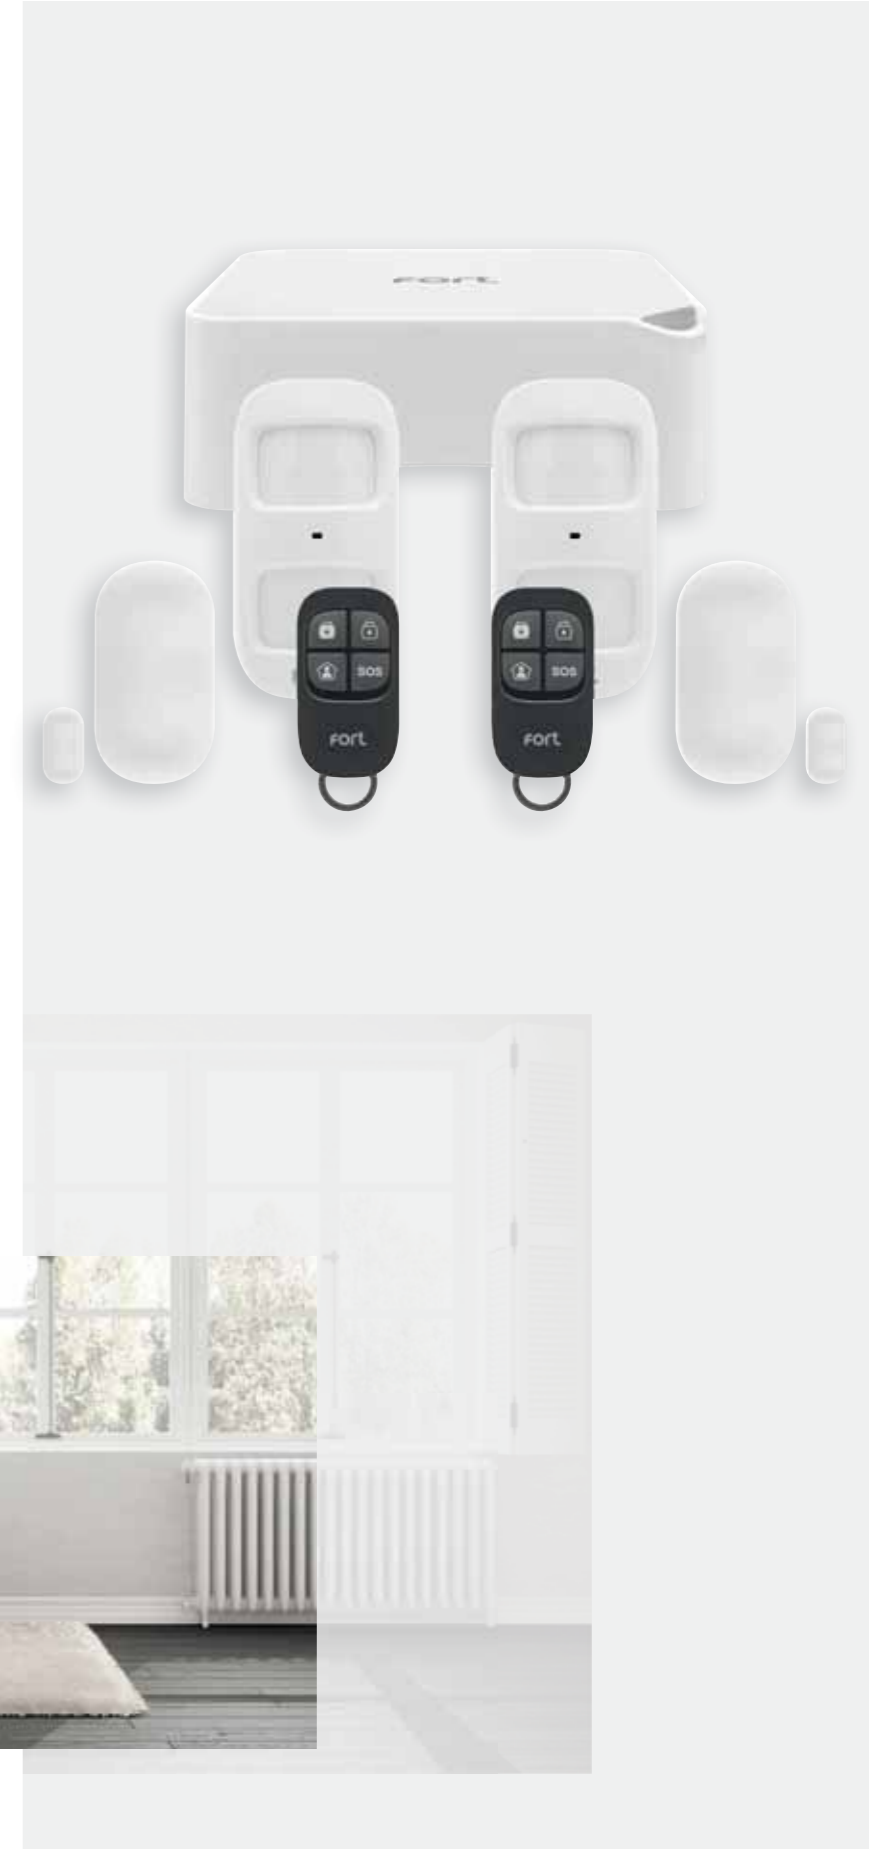

Smart Alarm Kit

ECSPK3

Kit Contains:

1 x Smart hub, 3 x PIR, 2 x Door/Window Contact, 2 x Remote Control

- Smart Alarm Kit
- Wi-Fi Enabled with GSM Back-up Facility
- Activations and Monitoring Supported via APP
- No Additional Subscriptions or Fees Required
- Supports up to 32 RF Devices
- Built-in siren (95dB)
- Built-in backup Battery, with up to 8 hours standby time
- 80 Meter Open Field RF Transmission (433Mhz)
- 2.4GHz Wi-Fi Connection Required
- Sim Card Not Included

Smart Alarm Kit

ECSPK4

Kit Contains:

1 x Smart hub, 4 x PIR, 2 x Door/Window Contact, 2 x Remote Control

- Smart Alarm Kit
- Wi-Fi Enabled with GSM Back-up Facility
- Activations and Monitoring Supported via APP
- No Additional Subscriptions or Fees Required
- Supports up to 32 RF Devices
- Built-in siren (95dB)
- Built-in backup Battery, with up to 8 hours standby time
- 80 Meter Open Field RF Transmission (433Mhz)
- 2.4GHz Wi-Fi Connection Required
- Sim Card Not Included

Smart Alarm Kit

ECSPK5

Kit Contains:

1 x Smart hub, 1 x Pet PIR, 1 x Door/Window Contact, 1 x Remote Control

- Smart Alarm Kit
- Wi-Fi Enabled with GSM Back-up Facility
- Activations and Monitoring Supported via APP
- No Additional Subscriptions or Fees Required
- Supports up to 32 RF Devices
- Built-in siren (95dB)
- Built-in backup Battery, with up to 8 hours standby time
- 80 Meter Open Field RF Transmission (433Mhz)
- 2.4GHz Wi-Fi Connection Required
- Sim Card Not Included

Smart Alarm Kit

ECSPK6

Kit Contains:

1 x Smart hub, 2 x Pet PIR, 2 x Door/Window Contact, 2 x Remote Control

- Smart Alarm Kit
- Wi-Fi Enabled with GSM Back-up Facility
- Activations and Monitoring Supported via APP
- No Additional Subscriptions or Fees Required
- Supports up to 32 RF Devices
- Built-in siren (95dB)
- Built-in backup Battery, with up to 8 hours standby time
- 80 Meter Open Field RF Transmission (433Mhz)
- 2.4GHz Wi-Fi Connection Required
- Sim Card Not Included