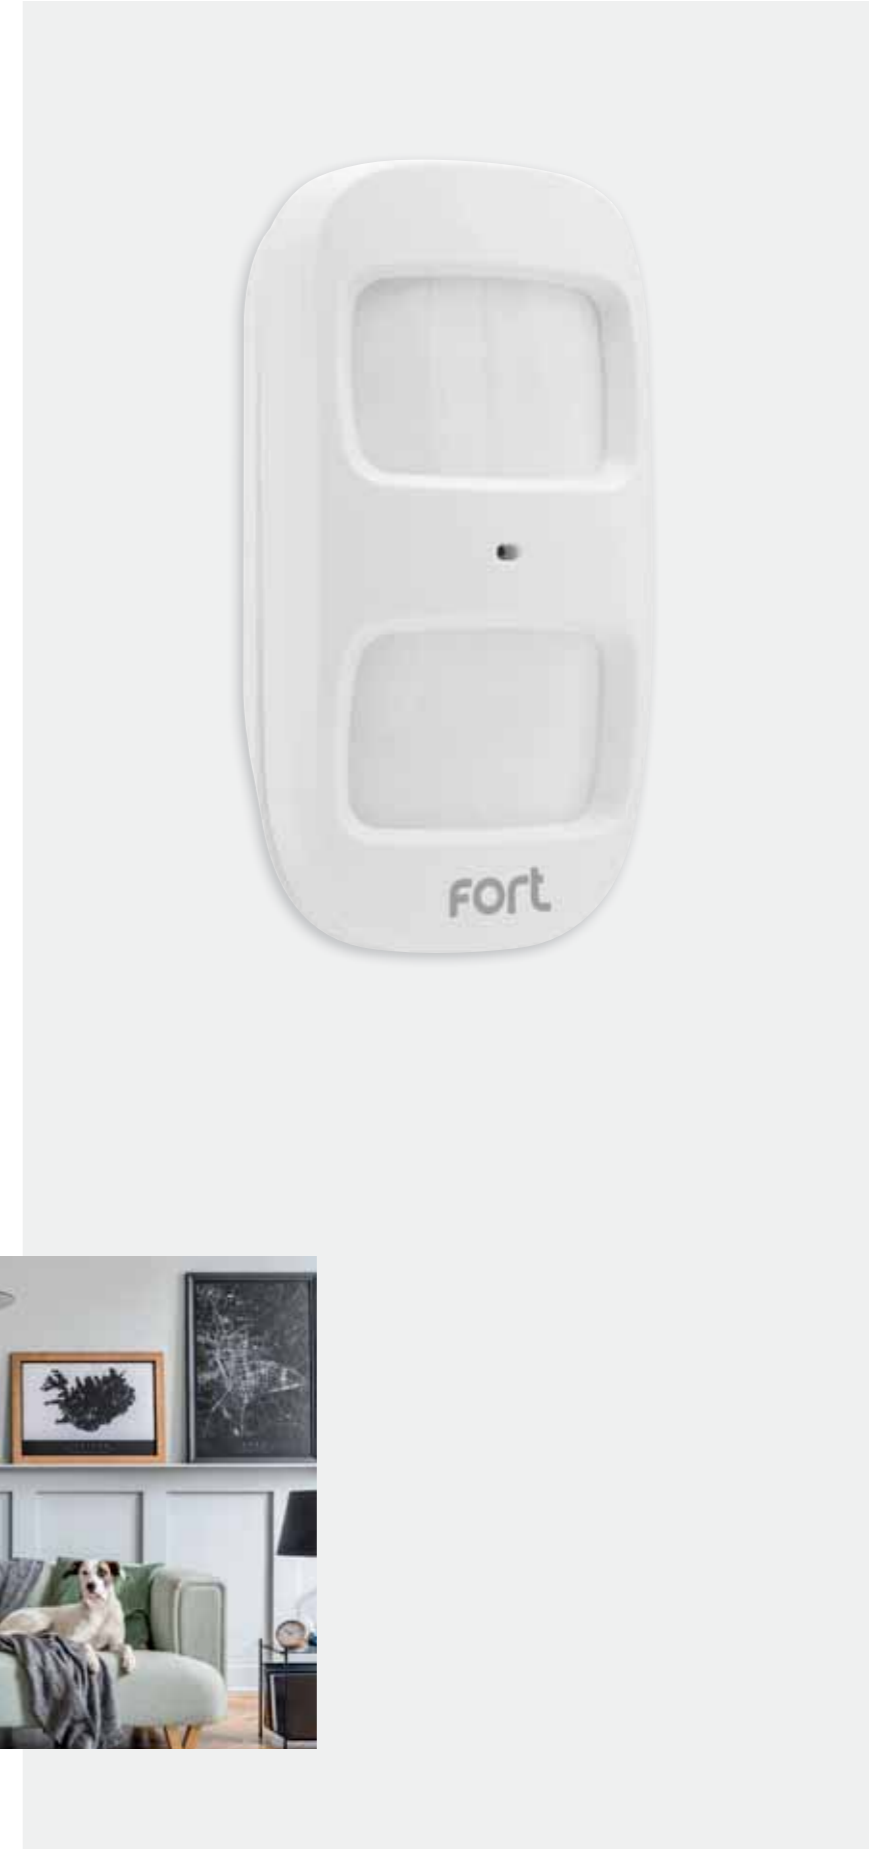

Smart Alarm PIR
ECSPPIR

- Smart Alarm PIR
- 80 Meter Open Field RF Transmission (433Mhz)
- Detection Coverage: 8m/110°
- Requires Smart Alarm Hub (ECSPHB)
- Battery Powered (Supplied)
- Low Power Indication
- Tamper Protection

Smart Alarm Pet PIR
ECSPPET

- Smart Alarm PET PIR
- 80 Meter Open Field RF Transmission (433Mhz)
- Requires Smart Alarm Hub (ECSPHB)
- Detection Coverage: 8m/110°
- Battery Powered (Supplied)
- Pet Friendly < 25Kg
- Low Power Indication
- Tamper Protection