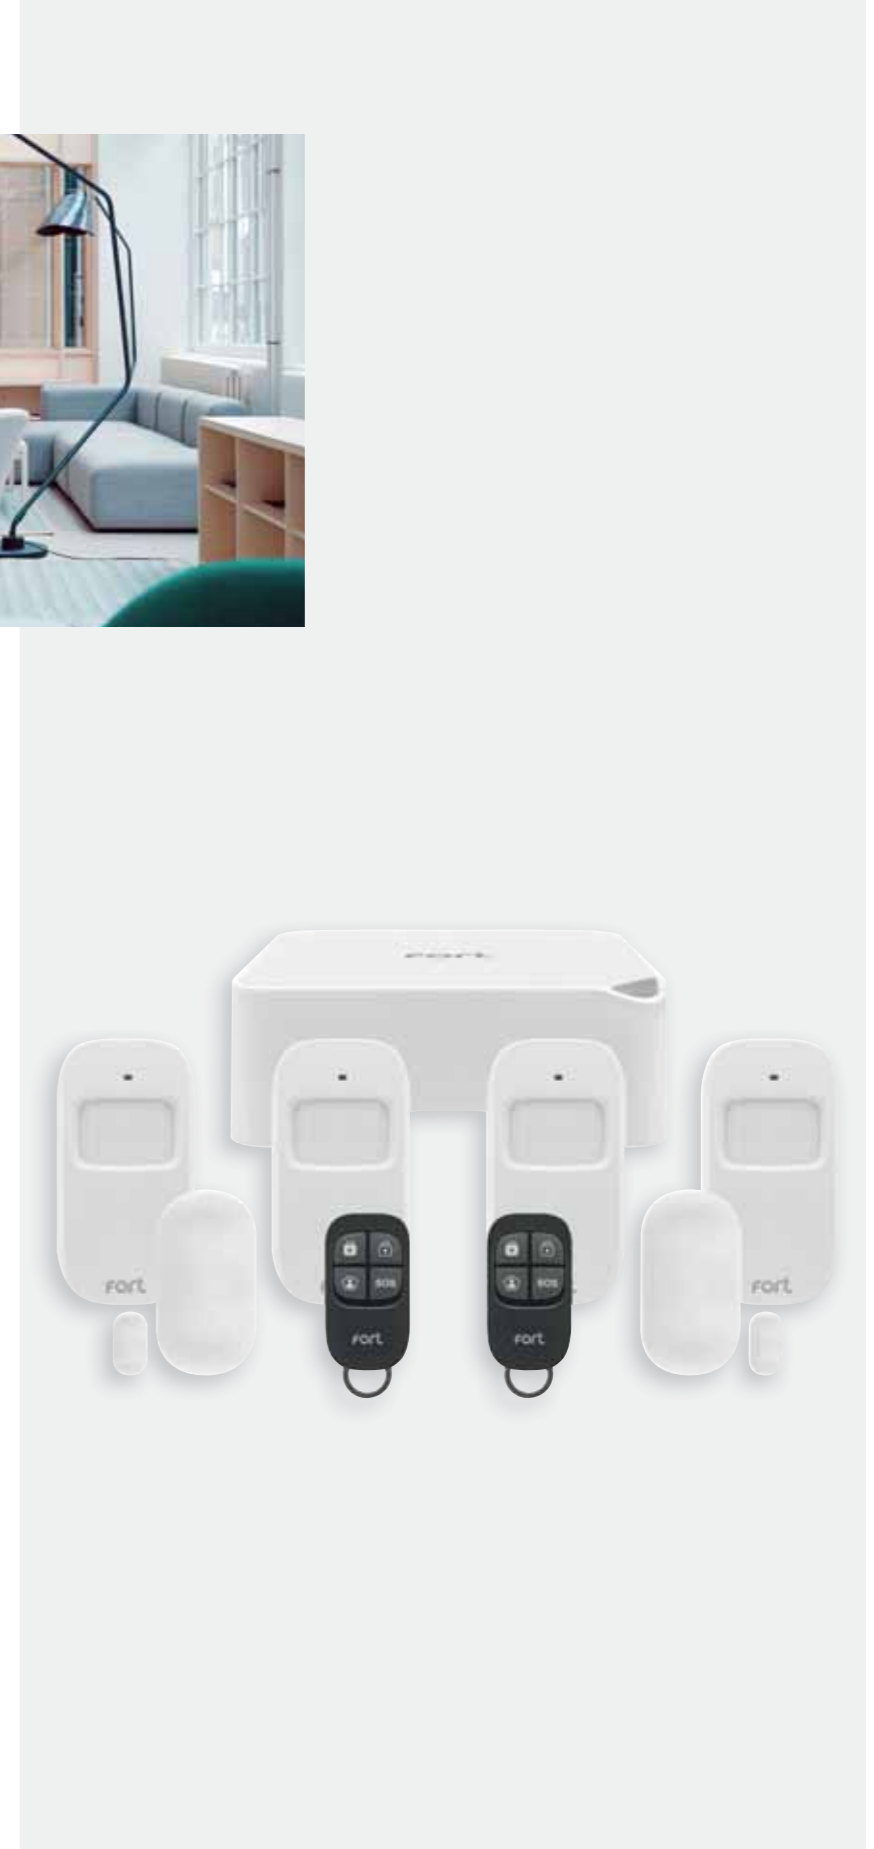

Smart Alarm Kit

ECSPK2

Kit Contains:

1 x Smart hub, 2 x PIR, 1 x Door/Window Contact, 1 x Remote Control

- Smart Alarm Kit
- Wi-Fi Enabled with GSM Back-up Facility
- Activations and Monitoring Supported via APP
- No Additional Subscriptions or Fees Required
- Supports up to 32 RF Devices
- Built-in siren (95dB)
- Built-in backup Battery, with up to 8 hours standby time
- 80 Meter Open Field RF Transmission (433Mhz)
- 2.4GHz Wi-Fi Connection Required
- Sim Card Not Included

Smart Alarm Kit

ECSPK3

Kit Contains:

1 x Smart hub, 3 x PIR, 2 x Door/Window Contact, 2 x Remote Control

- Smart Alarm Kit
- Wi-Fi Enabled with GSM Back-up Facility
- Activations and Monitoring Supported via APP
- No Additional Subscriptions or Fees Required
- Supports up to 32 RF Devices
- Built-in siren (95dB)
- Built-in backup Battery, with up to 8 hours standby time
- 80 Meter Open Field RF Transmission (433Mhz)
- 2.4GHz Wi-Fi Connection Required
- Sim Card Not Included

Smart Alarm Kit

ECSPK4

Kit Contains:

1 x Smart hub, 4 x PIR, 2 x Door/Window Contact, 2 x Remote Control

- Smart Alarm Kit
- Wi-Fi Enabled with GSM Back-up Facility
- Activations and Monitoring Supported via APP
- No Additional Subscriptions or Fees Required
- Supports up to 32 RF Devices
- Built-in siren (95dB)
- Built-in backup Battery, with up to 8 hours standby time
- 80 Meter Open Field RF Transmission (433Mhz)
- 2.4GHz Wi-Fi Connection Required
- Sim Card Not Included