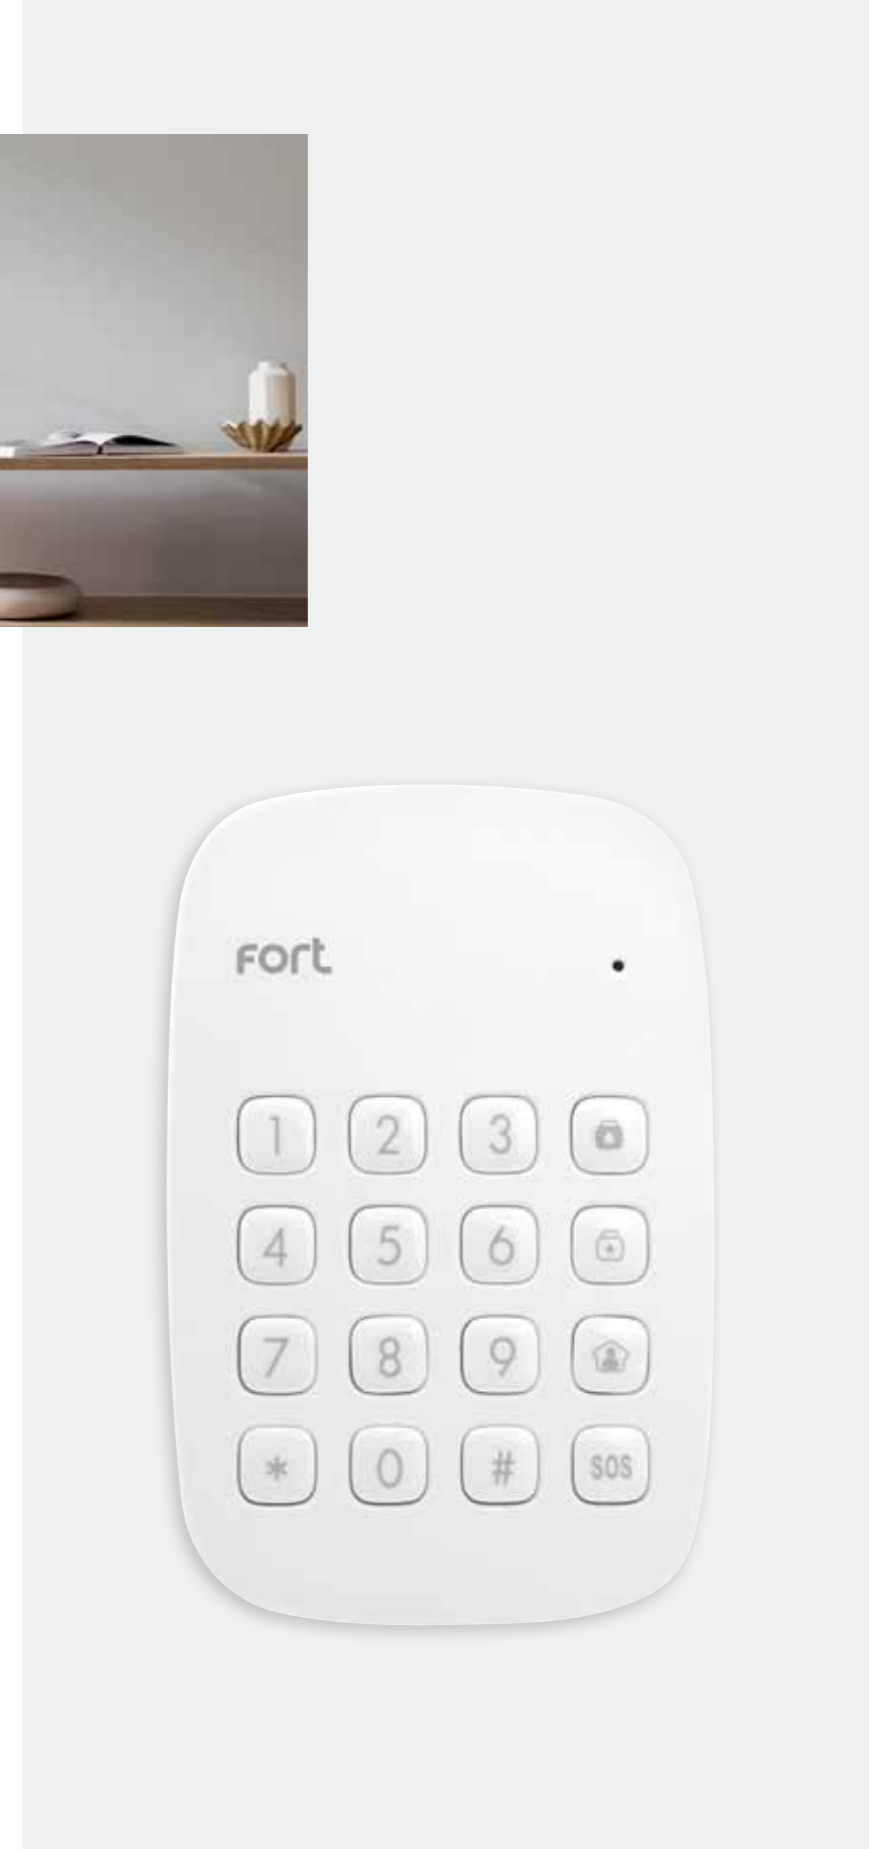

Smart Alarm Kit

ECSPK5

Kit Contains:

1 x Smart hub, 1 x Pet PIR, 1 x Door/Window Contact, 1 x Remote Control

- Smart Alarm Kit
- Wi-Fi Enabled with GSM Back-up Facility
- Activations and Monitoring Supported via APP
- No Additional Subscriptions or Fees Required
- Supports up to 32 RF Devices
- Built-in siren (95dB)
- Built-in backup Battery, with up to 8 hours standby time
- 80 Meter Open Field RF Transmission (433Mhz)
- 2.4GHz Wi-Fi Connection Required
- Sim Card Not Included

Smart Alarm Kit

ECSPK6

Kit Contains:

1 x Smart hub, 2 x Pet PIR, 2 x Door/Window Contact, 2 x Remote Control

- Smart Alarm Kit
- Wi-Fi Enabled with GSM Back-up Facility
- Activations and Monitoring Supported via APP
- No Additional Subscriptions or Fees Required
- Supports up to 32 RF Devices
- Built-in siren (95dB)
- Built-in backup Battery, with up to 8 hours standby time
- 80 Meter Open Field RF Transmission (433Mhz)
- 2.4GHz Wi-Fi Connection Required
- Sim Card Not Included

Smart Alarm Hub with Backup Battery

ECSPHB

- Smart Alarm Hub
- Wi-Fi Enabled with GSM Back-up Facility
- Activations and Monitoring Supported via APP
- No Additional Subscriptions or Fees Required
- Supports up to 32 RF Devices
- Built-in siren (95dB)
- Built-in backup Battery, with up to 8 hours standby time
- 80 Meter Open Field RF Transmission (433Mhz)
- 2.4GHz Wi-Fi Connection Required
- Sim Card Not Included

Smart Alarm Keypad

ECSPKY

- Smart Alarm Keypad
- Requires Smart Alarm Hub (ECSPHB)
- 80 Meter Open Field RF Transmission (433Mhz)
- Arm, Disarm, Home Mode and Panic Function
- Supports up to 50 Proximity Tags (ECSPPX)
- Battery Powered (Supplied)
- Low Power Indication
- Tamper Protection