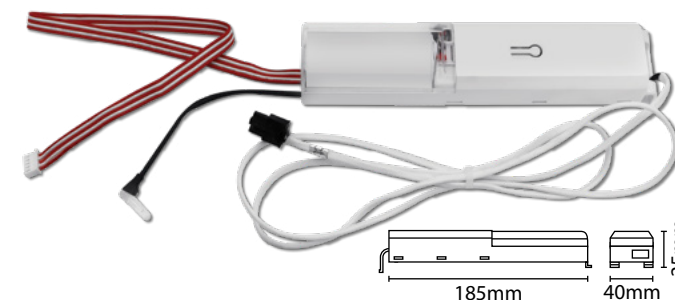

### Amplus Wattage Switchable LED CCT Batten

The Amplus indoor batten range available in 4ft, 5ft, 6ft offers both wattage and colour temperature selection enabling 12 combinations into 1 fitting. The Amplus is designed for simple and quick installation with a hinged front diffuser for easy access to the gear tray, with plug and play emergency and microwave sensor accessories to suit multiple applications.

- High lumen efficiency 150lm/W
- Power selectable • CCT switchable 3000K, 4000K, 6000K
- 20mm conduit entry and BESA fixing points
- Hinged front diffuser for easy access to gear tray
- Opal polycarbonate diffuser
- Plug and play microwave sensor and standard emergency pack available

### Amplus Foris Plug Play 3W Standard Emergency Pack

Push in standard 3W emergency pack suitable for use with the Amplus and Foris linear ranges. Emergency pack installs into the main housing with a simplified design which has colour coded emergency cables and plug connections to support quick installation.

- Compatible with the Amplus and Foris range
- 3 hour emergency pack manual test
- 3W output in emergency mode
- Rubber grommet supplied for LED indicator install into Amplus
- Rubber grommet pre installed for LED indicator install into Foris
- Battery - 6.4V 1500mAh LiFePO4 - battery 5 year warranty - replacement battery code: EB33