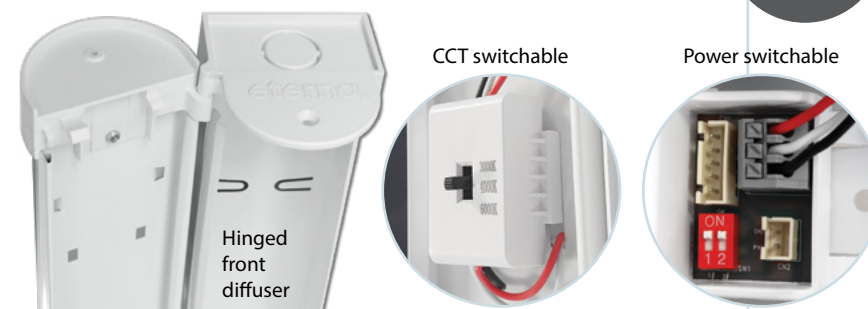

Amplus Foris Plug Play On / Off Microwave Sensor

Push in microwave sensor suitable for use with the Amplus and Foris linear ranges. Sensor installs into the base of the LED gear tray and plugs included to allow simple connection to the existing system.

- Compatible with the Amplus and Foris range
- Complete with compatible plugs for easy install
- Microwave sensor range upto 4m