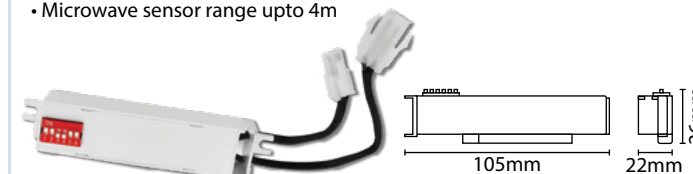

Amplus Foris Plug Play On / Off Microwave Sensor

Push in microwave sensor suitable for use with the Amplus and Foris linear ranges. Sensor installs into the base of the LED gear tray and plugs included to allow simple connection to the existing system.

- Compatible with the Amplus and Foris range
- Complete with compatible plugs for easy install
- Microwave sensor range upto 4m