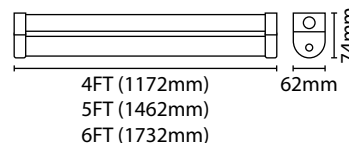

Eterna
Everyday Lighting For Professionals

Amplus Wattage Switchable LED CCT Batten

The Amplus indoor batten range available in 4ft, 5ft, 6ft offers both wattage and colour temperature selection enabling 12 combinations into 1 fitting. The Amplus is designed for simple and quick installation with a hinged front diffuser for easy access to the gear tray, with plug and play emergency and microwave sensor accessories to suit multiple applications.

- High lumen efficiency 150lm/W
- Power selectable • CCT switchable 3000K, 4000K, 6000K
- 20mm conduit entry and BESA fixing points
- Hinged front diffuser for easy access to gear tray
- Opal polycarbonate diffuser
- Plug and play microwave sensor and standard emergency pack available

Amplus Foris Plug Play 3W Standard Emergency Pack

Push in standard 3W emergency pack suitable for use with the Amplus and Foris linear ranges. Emergency pack installs into the main housing with a simplified design which has colour coded emergency cables and plug connections to support quick installation.

- Compatible with the Amplus and Foris range
- 3 hour emergency pack manual test
- 3W output in emergency mode
- Rubber grommet supplied for LED indicator install into Amplus
- Rubber grommet pre installed for LED indicator install into Foris
- Battery - 6.4V 1500mAh LiFePO4 - battery 5 year warranty - replacement battery code: EB33

Amplus Foris Plug Play On / Off Microwave Sensor

Push in microwave sensor suitable for use with the Amplus and Foris linear ranges. Sensor installs into the base of the LED gear tray and plugs included to allow simple connection to the existing system.

- Compatible with the Amplus and Foris range
- Complete with compatible plugs for easy install
- Microwave sensor range upto 4m