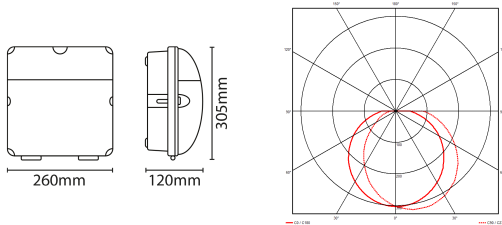

Hadi

Hadi Power CCT Switchable IP65 Wall Pack

DESCRIPTION

The Hadi is a robust IP65 wall pack, with 2 adjustable outputs delivering up to 2600 lumens and 3 colour temperature options built-in. Designed with a polycarbonate diffuser and multiple conduit entries. Available in a range of variants including photocell, emergency or microwave, to suit a number of applications.

FEATURES

- Power selectable 16W or 24W - Up to 112 lm/W
- Colour temperature selectable, 3000K, 4000K, 6000K
- IP65 and IK08 rating - PC diffuser
- Hinged front for easy access with captive stainless steel screws
- Multiple 20mm conduit entry points with loop in, loop out push fit terminals and rear BESA mounting
- Photocell version: preset integrated dusk till dawn operation
- Emergency version: standard or self-test built-in, emergency output 115 lm
- Sensor version: on/off microwave, with adjustable time, lux and detection area
- 5 year warranty

GENERAL INFORMATION

Light Source	LED	Colour / Finish	Black
Application	External	Mounting Type	Surface
Product Warranty	5 Years	Net Weight	0.72 kg
Energy Efficiency Class	E		

TECHNICAL INFORMATION

Nominal Voltage	240 V	Frequency	50Hz
Class Protection	2	Operating Temperature (Min)	-20 °C
Operating Temperature (Max)	45 °C	Average Rated Life	50,000 h
Number of switching cycles	25,000	Construction Materials Line 1	Polypropylene
Construction Materials Line 2	Polycarbonate diffuser	Dimensions - Height	310 mm
Dimensions - Width	265 mm	Dimensions - Depth	122 mm

PRODUCT INFORMATION

Wattage Combined	16W / 24W	CCT Combined	3000K / 4000K / 6000K
Luminaire Lumens Combined	1800 - 2600 lm	lm/W Combined	113 - 108 lm/w
Beam Angle	120°	CRI	80
SDCM	<6	Lumen Maintenance	0.9
IP Rating	IP65	IK Rating	IK08