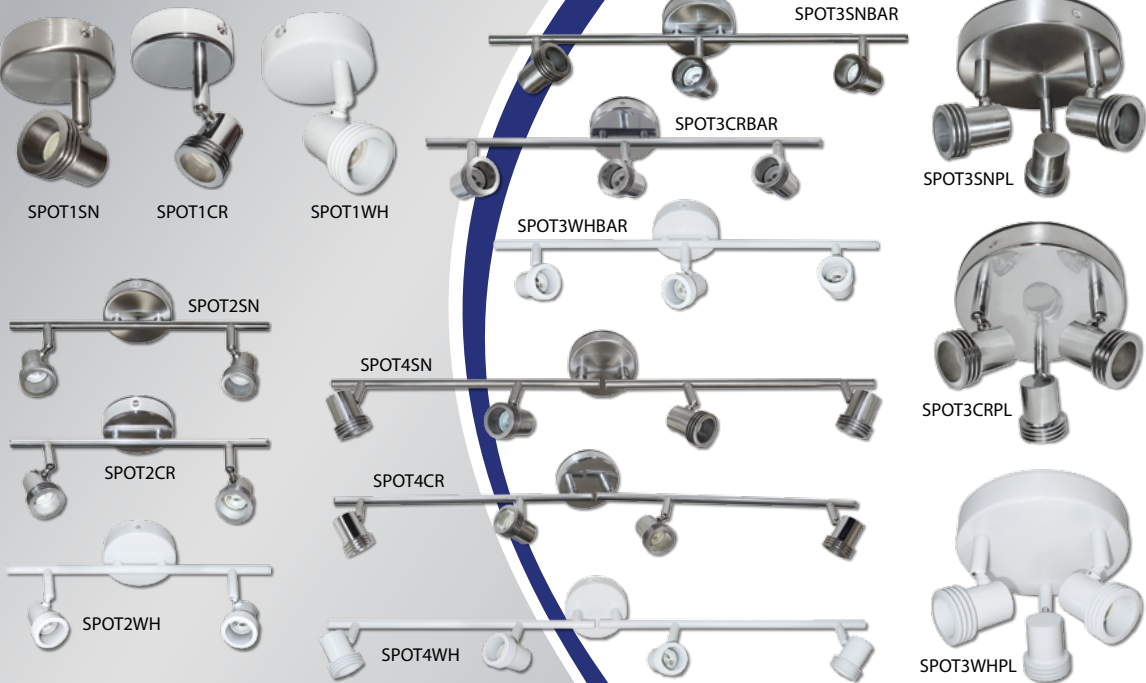

GU10 SPOTLIGHTS

- Pressed steel construction
 - Requires: 1 x 50W Max. 240V GU10 halogen or LED lamp per lampholder (not included)
 - Contemporary design for a stylish interior spotlight solution
 - Fully adjustable head(s): provides a fully adjustable directional light source
- **Single** = M.O.M: 1 / O.P.Q: 36
 - **Twin Bar** = M.O.M: 1 / O.P.Q: 12
 - **Triple Bar** = M.O.M: 1 / O.P.Q: 6
 - **Triple Plate** = M.O.M: 1 / O.P.Q: 12
 - **Quad** = M.O.M: 1 / O.P.Q: 12

3 COLOURS AVAILABLE

Eterna SPOT RANGE

This luminaire is compatible with bulbs of the energy classes:

874/2012

LED LAMP NOT INCLUDED
Pictures are for illustrative purposes only

Code	Version	Colour	Wattage
SPOT1CR	Single	Polished Chrome	1 x 50W Max
SPOT1SN		Brushed Nickel	
SPOT1WH		White	
SPOT2CR	Twin Bar	Polished Chrome	2 x 50W Max
SPOT2SN		Brushed Nickel	
SPOT2WH		White	
SPOT3CRBAR	Triple Bar	Polished Chrome	3 x 50W Max
SPOT3SNBAR		Brushed Nickel	
SPOT3WHBAR		White	
SPOT3CRPL	Triple Plate	Polished Chrome	3 x 50W Max
SPOT3SNPL		Brushed Nickel	
SPOT3WHPL		White	
SPOT4CR	Quad Split Bar	Polished Chrome	4 x 50W Max
SPOT4SN		Brushed Nickel	
SPOT4WH		White	