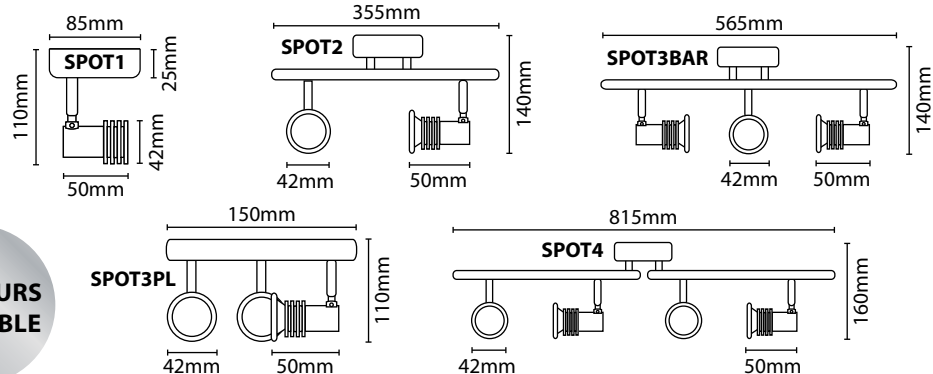

GU10 SPOTLIGHTS

- Pressed steel construction
 - Requires: 1 x 50W Max. 240V GU10 halogen or LED lamp per lampholder (not included)
 - Contemporary design for a stylish interior spotlight solution
 - Fully adjustable head(s): provides a fully adjustable directional light source
- **Single** = M.O.M: 1 / O.P.Q: 36
 - **Twin Bar** = M.O.M: 1 / O.P.Q: 12
 - **Triple Bar** = M.O.M: 1 / O.P.Q: 6
 - **Triple Plate** = M.O.M: 1 / O.P.Q: 12
 - **Quad** = M.O.M: 1 / O.P.Q: 12

3 COLOURS AVAILABLE

Eterna SPOT RANGE

This luminaire is compatible with bulbs of the energy classes:

874/2012

LED LAMP NOT INCLUDED
Pictures are for illustrative purposes only

Code	Version	Colour	Wattage
SPOT1CR	Single	Polished Chrome	1 x 50W Max
SPOT1SN		Brushed Nickel	
SPOT1WH		White	
SPOT2CR	Twin Bar	Polished Chrome	2 x 50W Max
SPOT2SN		Brushed Nickel	
SPOT2WH		White	
SPOT3CRBAR	Triple Bar	Polished Chrome	3 x 50W Max
SPOT3SNBAR		Brushed Nickel	
SPOT3WHBAR		White	
SPOT3CRPL	Triple Plate	Polished Chrome	3 x 50W Max
SPOT3SNPL		Brushed Nickel	
SPOT3WHPL		White	
SPOT4CR	Quad Split Bar	Polished Chrome	4 x 50W Max
SPOT4SN		Brushed Nickel	
SPOT4WH		White	