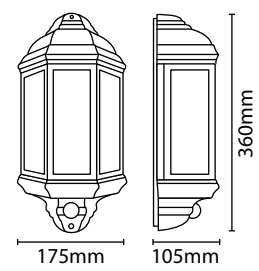

EternaEco

LED
3 YEAR
Warranty*

ENERGY

Eterna Lighting LTD VECOHBK/PIR

A

7 kWh / 1000h

LED LAMP SPECIFICATIONS:

Lumens total flux	420 lm
Rated Wattage	7W
Nominal life time of the lamp	35,000 hrs
Colour temperature	3100K
Number of switching cycles before premature lamp failure	≥15,000
Warm-up time up to 60 % of the full light output	Instant full light
Dimmable	No
LED array dimensions (Ø)	110mm
Nominal beam angle	120°
Rated power	7W
Rated lamp lifetime	35,000 hrs
Lamp power factor	>0.5s
Lumen maintenance factor at end of nominal life	≥0.70
Starting time	<0.1s
Colour rendering	≥80
Colour consistency	Within 6 step Macadam ellipse
Rated peak intensity	110cd
Rated beam angle	120°
Voltage / Frequency	240V~50Hz

• Tough polycarbonate construction

PIR VERSION:

- Time on adjustment 5 secs - 5 mins
- Lux level adjustments
- 120° detection angle
- 8 metre detection range

• M.O.M: 1 / O.P.Q: 10

Code	Version	Colour	Wattage	Colour Temp.	Lumens	Avg. Rated Life (Hrs)	IP Rating	UK Energy Rating
VECOHBK	Standard	Black	7W	3100K	420 lm	35,000 hrs	IP44	A
VECOPIRBK	120° PIR							