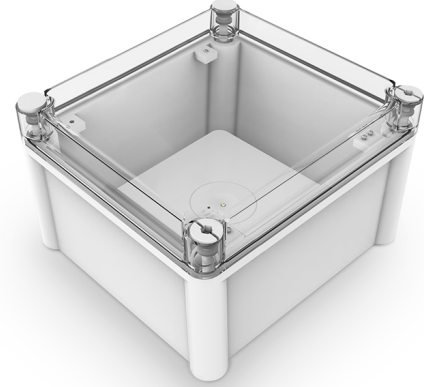

LED FIRE WP CASE

Weatherproof mounting case for surface mount Ledfires

- IP66 weatherproof rating
- Compatible with Ledfire surface mount
- Easy installation
- Suitable for cool rooms
- Rod mounting with optional accessory

ORDERING INFORMATION

Order code	03923
Description	Ledfire surface mount Weatherproof case IP66
Item Code	EV-LED FIRE-SM-CASE

MECHANICAL

IP Rating	IP66
Body Material	Polycarbonate
Installation Type	Surface mount

WARRANTY

Commercial Use Warranty	5 RTB (Total 5 Years)
-------------------------	-----------------------

DIMENSIONS

Product Height	130 mm
Product Length	280 mm
Product Width	280 mm

LINE DRAWINGS

EV/LED FIRE/SM/CASE

ACCESSORIES

Order code	01990
Description	Rodmount Brackets only for roof and luminaire body - White (Rod size 25mm)
Item Code	EV-RODMOUNT-WHT