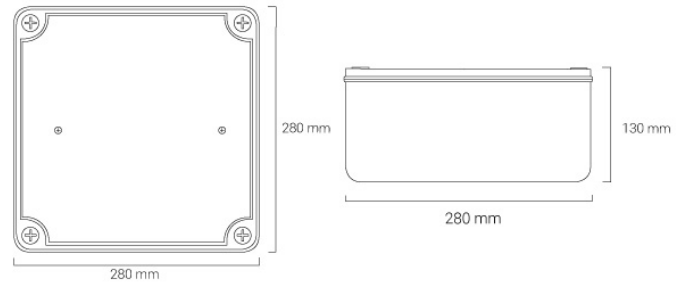

ORDERING INFORMATION

Order code	03923
Description	Ledfire surface mount Weatherproof case IP66
Item Code	EV-LED FIRE-SM-CASE

MECHANICAL

IP Rating	IP66
Body Material	Polycarbonate
Installation Type	Surface mount

WARRANTY

Commercial Use Warranty	5 RTB (Total 5 Years)
-------------------------	-----------------------

DIMENSIONS

Product Height	130 mm
Product Length	280 mm
Product Width	280 mm

LINE DRAWINGS

EV/LED FIRE/SM/CASE

ACCESSORIES

Order code	01990
Description	Rodmount Brackets only for roof and luminaire body - White (Rod size 25mm)
Item Code	EV-RODMOUNT-WHT