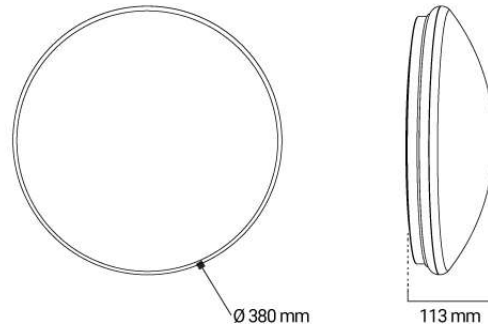

EMERGENCY (EM SUFFIX)

Emergency Mode	Maintained
Emergency Classification	C0:D25, C90:D25
Emergency Output Power	2700 mW
Replacement Battery Code	01302
Emergency Duration	90 mins
Emergency Lumen Output	230 lm

COMPLIANCE

Product Design Life 6 years

The product design life relates to the total product life which includes LEDs, drivers and the enclosure. This is different to the LED lifetime which only refers to the economical lifetime of the LEDs at which time the lumen output has dropped below the L Value. The product design life is calculated at the maximum ambient or working temperature of the product and takes into account the Daily Use.

Standards	AS/NZS 60598.1 AS 60598.2.22 AS/NZS 61347.1 AS/NZS 61347.2.13 AS CISPR 15 AS/NZS 2293.3

WARRANTY

VIP Warranty 2 Onsite, 3 RTB (Total 5 Years)

VIP warranty is available to registered users and is subjected to additional terms and conditions.

Commercial Use Warranty 5Y return to base on General lighting components
6Y return to base on Emergency lighting components

DIMENSIONS

Product Height	113 mm
Product Diameter	380 mm

LINE DRAWINGS

EV/3013/EM/LITE