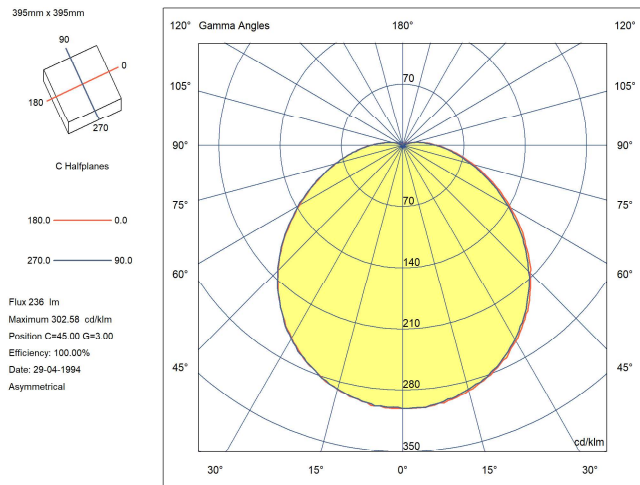

PHOTOMETRICS

EV/3013/EM/LITE (EM)