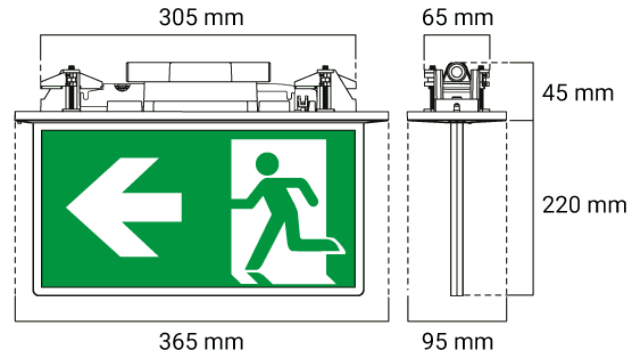

EMERGENCY (EM SUFFIX)

Replacement Battery Code	13972
Emergency Classification	C0:E6.3, C90:E20
Decal Size (mm)	300 x 150
Emergency Duration (mins)	120
Emergency Mode	Maintained
Emergency Output Power (mW)	1000
Viewing Distance (m)	24

COMPLIANCE

Design Life (hr)	44000
Standards	AS/NZS 60598.1 AS 60598.2.22 AS/NZS 61347.1 AS/NZS 61347.2.13 AS CISPR 15 AS/NZS 2293.3

WARRANTY

Commercial Use Warranty	2 (Yr) RTB

DIMENSIONS

Minimum Ceiling Depth (mm)	100
Cutout (mm)	305 x 65
Product Height (mm)	266
Product Length (mm)	365
Product Width (mm)	95

ORDERING INFORMATION

Order code	12121
Description	EV-RAZOR-CORE-24M~Razor Core recessed Exit light 24M
Item Code	EV-RAZOR-CORE-24M

LINE DRAWINGS

EV/RAZOR/CORE/24M