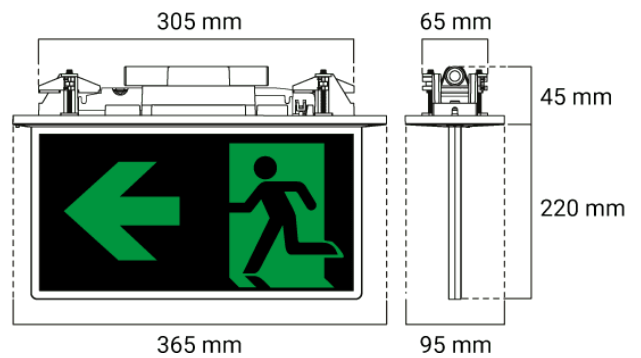

EV/RAZOR/CORE/24M/B