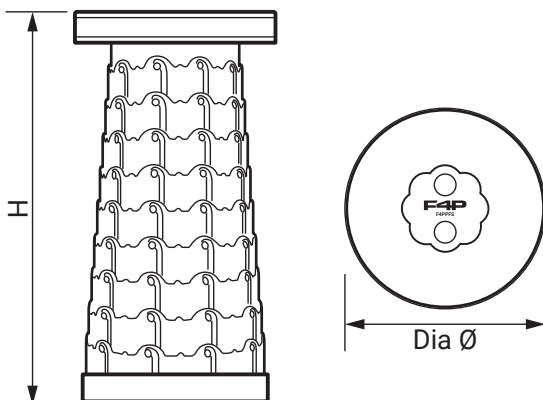

Portable Collapsible Stool

Product Ref: **F4PPFS**

Technical Features:

- Portable lightweight stool
- For domestic and camping use
- Quick and easy twist opening
- Adjustable height
- Collapsible design
- Easy to carry and store
- Non-slip base
- Sturdy design and supports up to **150kg**

Product Specification

Colour	Red/Black
Compliance	UKCA, CE
Handle Type	Strap
Load Capacity	150kg
Material	Polypropylene (PP) with Nylon Webbing Handle
Weight	1.014kg
Diameter Ø	250mm
Closed Height	70mm
Open Height (max)	450mm